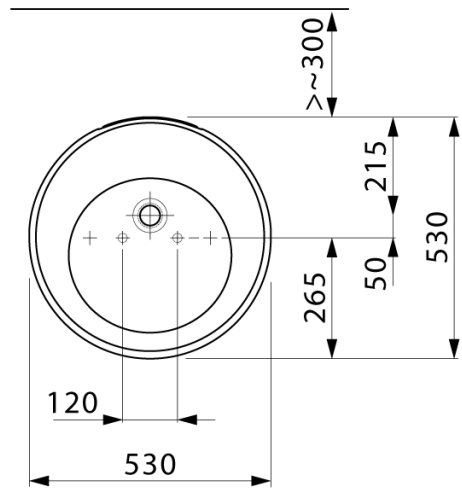

LAUFEN

LAUFEN Alessi One Freestanding Basin No Taphole 530 x 530mm White

9503783

SPECIFICATIONS

Recommended Use	Residential;Commercial
Primary Material	Fire Clay
Colour Finish	White
Bowl Capacity (L)	5.4
Weight (kg)	43.6
Taphole Configuration	None
Overflow Included	No
Plug & Waste Included	No

WARRANTY

Residential & Commercial Use (Years)	25
Spare Parts & Labour (Years)	1

Please refer to LAUFEN Warranty page for full Terms and Conditions

Dimensions are nominal measurements only.

CLEANING RECOMMENDATIONS:

We recommend the use of soapy water or approved cleaners. This product should not be cleaned with abrasive materials. Damage caused by any improper treatment is not covered by the product warranty. Refer to Warranty Conditions

Disclaimer: Products in this specification manual must by regulation be installed by licensed and registered trade people. The manufacturer/distributor reserves the right to vary specifications or delete models from their range without prior notification. Dimensions are nominal measurements only. Dimensions and set-outs listed are correct at time of publication however the manufacturer/distributor takes no responsibility for printing errors.