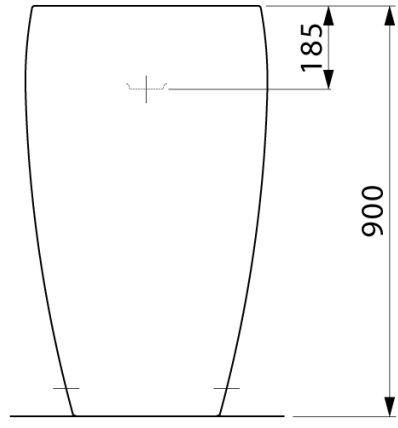

LAUFEN

LAUFEN Alessi One Freestanding Basin No Taphole 530 x 530mm White

9503783

SPECIFICATIONS

Recommended Use	Residential;Commercial
Primary Material	Fire Clay
Colour Finish	White
Bowl Capacity (L)	5.4
Weight (kg)	43.6
Taphole Configuration	None
Overflow Included	No
Plug & Waste Included	No

WARRANTY

Residential & Commercial Use (Years)	25
Spare Parts & Labour (Years)	1

Please refer to LAUFEN Warranty page for full Terms and Conditions

Dimensions are nominal measurements only.

CLEANING RECOMMENDATIONS:

We recommend the use of soapy water or approved cleaners. This product should not be cleaned with abrasive materials. Damage caused by any improper treatment is not covered by the product warranty. Refer to Warranty Conditions

Disclaimer: Products in this specification manual must by regulation be installed by licensed and registered trade people. The manufacturer/distributor reserves the right to vary specifications or delete models from their range without prior notification. Dimensions are nominal measurements only. Dimensions and set-outs listed are correct at time of publication however the manufacturer/distributor takes no responsibility for printing errors.