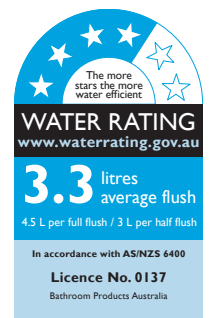

To see the complete Roca range go to www.reece.com.au/bathrooms