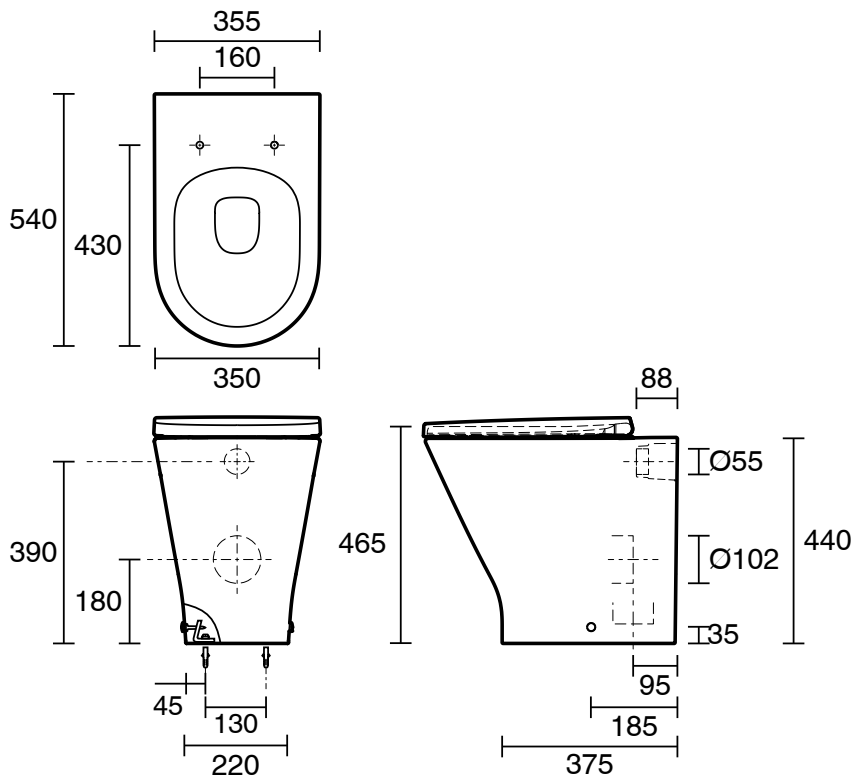

## Roca The Gap Round Back to Wall Rimless Overheight Pan with Soft Close Quick Release Thick Seat White (4 Star)

10041

SPECIFICATIONS	
Recommended Use	Residential;Commercial
Pan Material	Vitreous China
Rim Configuration	Rimless
Pan Outlet Type	P Trap;S Trap
Pan Weight (kg)	28.5
Mounting	Floor
Toilet Seat Included	Yes
WARRANTY	
Residential & Commercial Use (Years)	25
Spare Parts & Labour (Years)	1
<i>Please refer to Roca Warranty page for full Terms and Conditions</i>	

Dimensions are nominal measurements only.