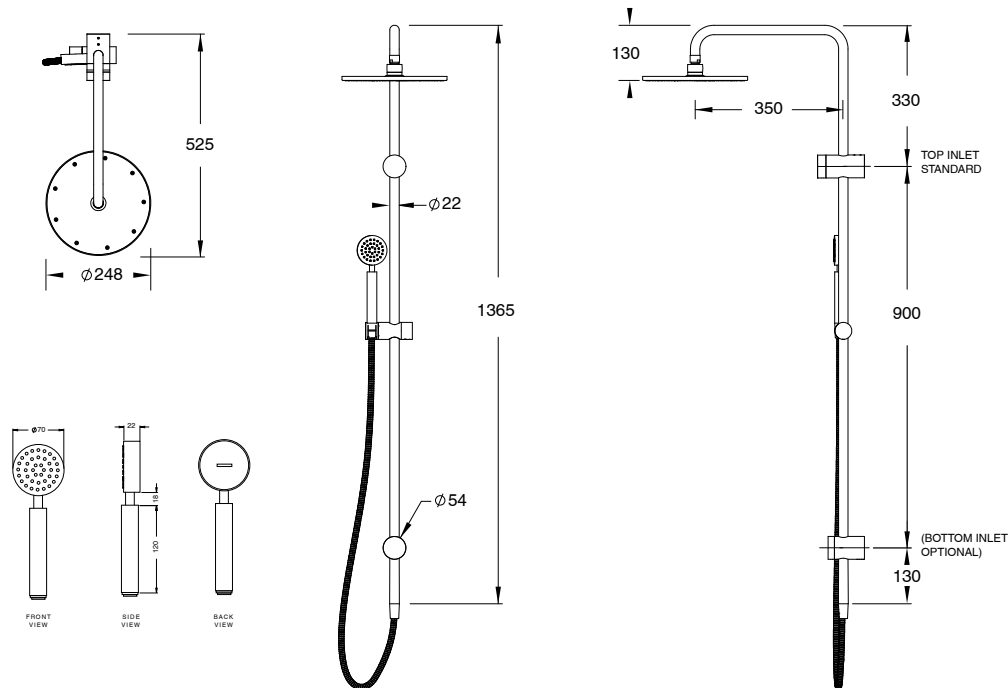

SUSSEX

Sussex Pure Twin Rail Shower with Top Rail Water Inlet Brushed Gunmetal (3 Star)

4202069

SPECIFICATIONS	
Recommended Use	Residential;Commercial
Colour Finish	Brushed Gunmetal
Primary Material	DR Brass
Recommended Pressure Range	150 - 500 kPa as per AS3500
Max Continuous Working Temperature (deg C)	65
Min Continuous Working Temperature (deg C)	1
WARRANTY	
Residential Use (Years)	40
Commercial Use (Years)	10
<i>Please refer to Sussex Warranty page for full Terms and Conditions</i>	