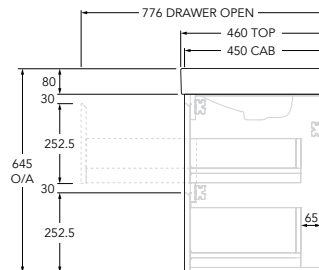

Roca Ona Vanity All Drawer Twin Centre Bowl 800mm Matte White

21194

SPECIFICATIONS

Recommended Use	Residential;Commercial
Mounting	Wall
Basin Included	Yes
Bowl Configuration	Centre
Number of Bowls	Single
Taphole Options	One
Door/Drawer Configuration	Drawers Only
Door/Drawer Options	2 Drawers
Cabinet Material	Laminate
Cabinet Colour	Matte White
Basin Material	Fine Ceramic
Basin Colour	White
Overflow Included	Yes
Plug & Waste Included	No
Plug & Waste Size	32mm x 40mm

WARRANTY

Residential Use (Years)	10
Commercial Use (Years)	1
Spare Parts & Labour (Years)	1

Please refer to Roca Warranty page for full Terms and Conditions

Dimensions are nominal measurements only.

CLEANING RECOMMENDATIONS:

We recommend the use of soapy water or approved cleaners. This product should not be cleaned with abrasive materials. Damage caused by any improper treatment is not covered by the product warranty. Refer to Warranty Conditions

Disclaimer: Products in this specification manual must by regulation be installed by licensed and registered trade people. The manufacturer/distributor reserves the right to vary specifications or delete models from their range without prior notification. Dimensions are nominal measurements only. Dimensions and set-outs listed are correct at time of publication however the manufacturer/distributor takes no responsibility for printing errors.

Published 21/05/2026

To see the complete Roca range go to www.reece.com.au