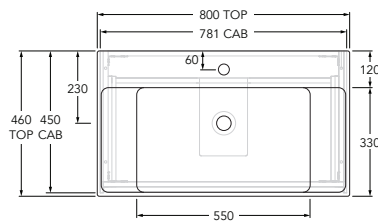

Roca Ona Vanity All Drawer Twin Centre Bowl 800mm Matte White

21194

SPECIFICATIONS

Recommended Use	Residential;Commercial
Mounting	Wall
Basin Included	Yes
Bowl Configuration	Centre
Number of Bowls	Single
Taphole Options	One
Door/Drawer Configuration	Drawers Only
Door/Drawer Options	2 Drawers
Cabinet Material	Laminate
Cabinet Colour	Matte White
Basin Material	Fine Ceramic
Basin Colour	White
Overflow Included	Yes
Plug & Waste Included	No
Plug & Waste Size	32mm x 40mm

WARRANTY

Residential Use (Years)	10
Commercial Use (Years)	1
Spare Parts & Labour (Years)	1

Please refer to Roca Warranty page for full Terms and Conditions

Dimensions are nominal measurements only.

CLEANING RECOMMENDATIONS:

We recommend the use of soapy water or approved cleaners. This product should not be cleaned with abrasive materials. Damage caused by any improper treatment is not covered by the product warranty. Refer to Warranty Conditions

Disclaimer: Products in this specification manual must by regulation be installed by licensed and registered trade people. The manufacturer/distributor reserves the right to vary specifications or delete models from their range without prior notification. Dimensions are nominal measurements only. Dimensions and set-outs listed are correct at time of publication however the manufacturer/distributor takes no responsibility for printing errors.

Published 21/05/2026

To see the complete Roca range go to www.reece.com.au