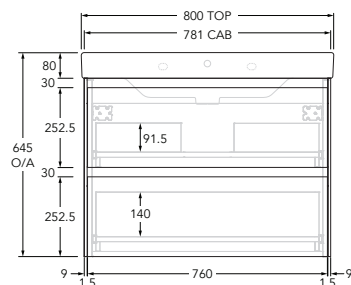

Roca Ona Vanity All Drawer Twin Centre Bowl 800mm Matte White

21194

SPECIFICATIONS

Recommended Use	Residential;Commercial
Mounting	Wall
Basin Included	Yes
Bowl Configuration	Centre
Number of Bowls	Single
Taphole Options	One
Door/Drawer Configuration	Drawers Only
Door/Drawer Options	2 Drawers
Cabinet Material	Laminate
Cabinet Colour	Matte White
Basin Material	Fine Ceramic
Basin Colour	White
Overflow Included	Yes
Plug & Waste Included	No
Plug & Waste Size	32mm x 40mm

WARRANTY

Residential Use (Years)	10
Commercial Use (Years)	1
Spare Parts & Labour (Years)	1

Please refer to Roca Warranty page for full Terms and Conditions

Dimensions are nominal measurements only.

CLEANING RECOMMENDATIONS:

We recommend the use of soapy water or approved cleaners. This product should not be cleaned with abrasive materials. Damage caused by any improper treatment is not covered by the product warranty. Refer to Warranty Conditions

Disclaimer: Products in this specification manual must by regulation be installed by licensed and registered trade people. The manufacturer/distributor reserves the right to vary specifications or delete models from their range without prior notification. Dimensions are nominal measurements only. Dimensions and set-outs listed are correct at time of publication however the manufacturer/distributor takes no responsibility for printing errors.

Published 21/05/2026

To see the complete Roca range go to www.reece.com.au