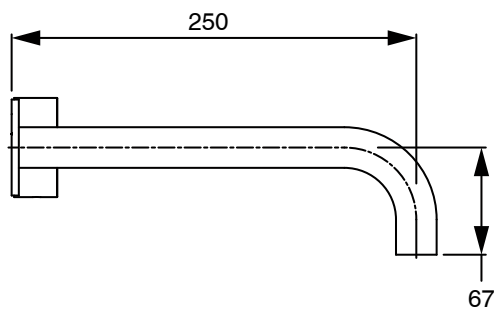

SUSSEX

Sussex Pure Progressive Wall Basin Mixer System 250mm PVD Brushed Gold (3 Star) Lead Free

50528

SPECIFICATIONS	
Recommended Use	Residential;Commercial
Colour Finish	Brushed Gold
Primary Material	Lead Free Brass
Recommended Pressure Range	150 - 500 kPa as per AS3500
Max Continuous Working Temperature (deg C)	65
Min Continuous Working Temperature (deg C)	1
WARRANTY	
Residential Use (Years)	40
Commercial Use (Years)	10
<i>Please refer to Sussex Warranty page for full Terms and Conditions</i>	