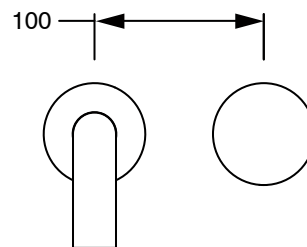

SUSSEX

Sussex Pure Progressive Wall Basin Mixer System 250mm PVD Brushed Gold (3 Star) Lead Free

50528

SPECIFICATIONS	
Recommended Use	Residential;Commercial
Colour Finish	Brushed Gold
Primary Material	Lead Free Brass
Recommended Pressure Range	150 - 500 kPa as per AS3500
Max Continuous Working Temperature (deg C)	65
Min Continuous Working Temperature (deg C)	1
WARRANTY	
Residential Use (Years)	40
Commercial Use (Years)	10
<i>Please refer to Sussex Warranty page for full Terms and Conditions</i>	