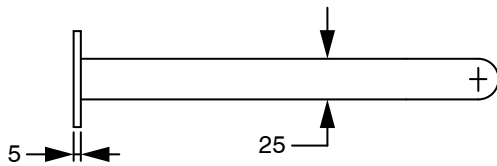

SUSSEX

Sussex Pure Progressive Wall Basin Mixer System 250mm PVD Brushed Gold (3 Star) Lead Free

50528

SPECIFICATIONS	
Recommended Use	Residential;Commercial
Colour Finish	Brushed Gold
Primary Material	Lead Free Brass
Recommended Pressure Range	150 - 500 kPa as per AS3500
Max Continuous Working Temperature (deg C)	65
Min Continuous Working Temperature (deg C)	1
WARRANTY	
Residential Use (Years)	40
Commercial Use (Years)	10
<i>Please refer to Sussex Warranty page for full Terms and Conditions</i>	