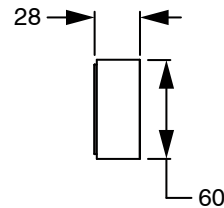

SUSSEX

Sussex Pure Progressive Wall Basin Mixer System 250mm PVD Brushed Gold (3 Star) Lead Free

50528

SPECIFICATIONS	
Recommended Use	Residential;Commercial
Colour Finish	Brushed Gold
Primary Material	Lead Free Brass
Recommended Pressure Range	150 - 500 kPa as per AS3500
Max Continuous Working Temperature (deg C)	65
Min Continuous Working Temperature (deg C)	1
WARRANTY	
Residential Use (Years)	40
Commercial Use (Years)	10
<i>Please refer to Sussex Warranty page for full Terms and Conditions</i>	