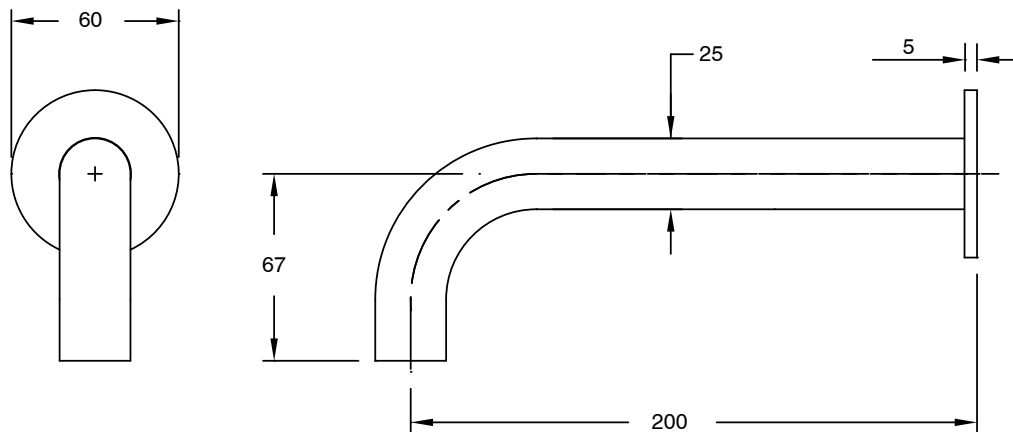

SUSSEX

Sussex Pure Wall Bath Outlet 200mm Chrome

2263288

| SPECIFICATIONS | |
|---|-----------------------------|
| Recommended Use | Residential;Commercial |
| Colour Finish | Polished Chrome |
| Primary Material | DR Brass |
| Recommended Pressure Range | 150 - 500 kPa as per AS3500 |
| Max Continuous Working Temperature (deg C) | 65 |
| Min Continuous Working Temperature (deg C) | 1 |
| WARRANTY | |
| Residential Use (Years) | 40 |
| Commercial Use (Years) | 10 |
| <i>Please refer to Sussex Warranty page for full Terms and Conditions</i> | |