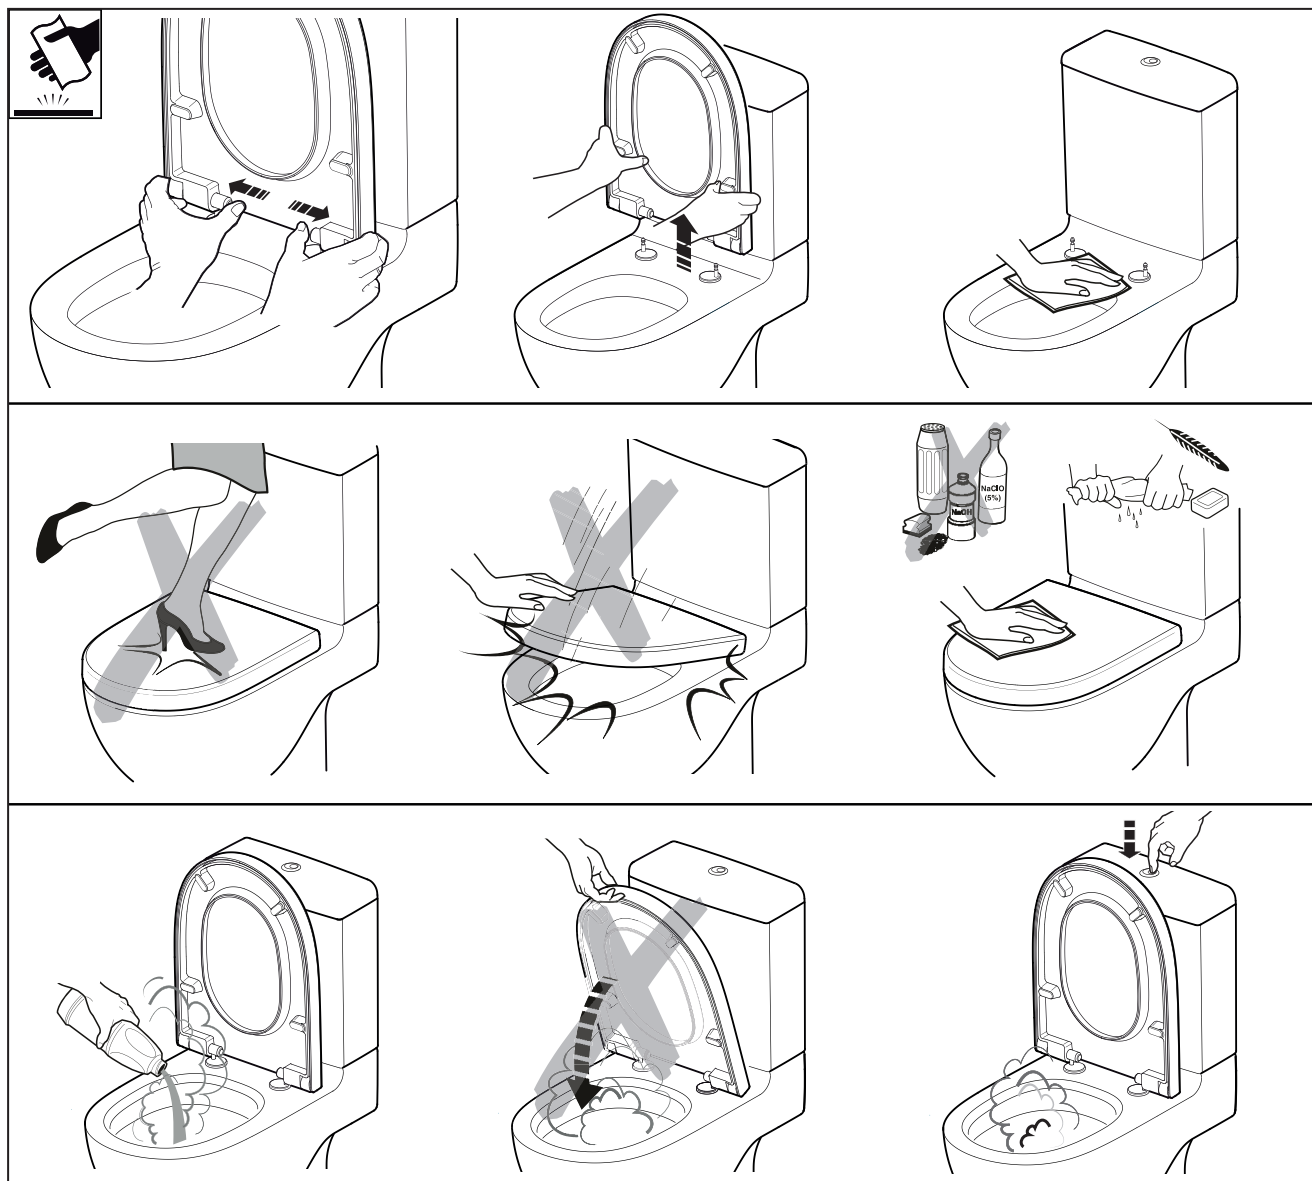

ROCA MERIDIAN COMFORT HEIGHT BACK TO WALL PAN

INSTALLATION INSTRUCTIONS

S-TRAP

AV0007000R

RANGE	X (mm)
MERIDIAN	95
The GAP	95 (min) 125 (max)

P-TRAP

RANGE	Y (mm)
MERIDIAN	95
The GAP	125

Plumbers, please ensure a copy of the installation instructions is left with the end user for future reference

ROCA

MERIDIAN COMFORT HEIGHT BACK TO WALL PAN

INSTALLATION INSTRUCTIONS - SEAT

Plumbers, please ensure a copy of the installation instructions is left with the end user for future reference

ROCA

MERIDIAN COMFORT HEIGHT BACK TO WALL PAN

INSTALLATION INSTRUCTIONS - SEAT

Plumbers, please ensure a copy of the installation instructions is left with the end user for future reference

ROCA

MERIDIAN BACK TO WALL PAN

SPARE PARTS

Image	Reece Code	Product Description	Part Number
	9502798	Dura Pan Bend	
	9506260	Roca Meridian BTW Pan Floor Fixing Kit	AV0026800R
	9503570	Meridian SCQR SEAT Standard MKII	
	9504724	Roca Seat hinges set	WY911691212001
	9506350	Roca Seat Buffer Set	WY911801414001