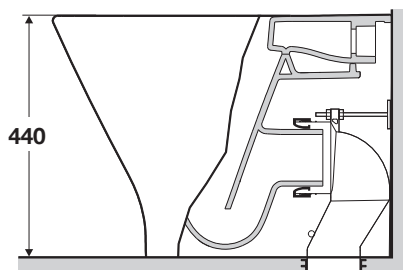

ROCA MERIDIAN COMFORT HEIGHT BACK TO WALL PAN

INSTALLATION INSTRUCTIONS

S-TRAP

AV0007000R

RANGE	X (mm)
MERIDIAN	95
The GAP	95 (min) 125 (max)

P-TRAP

RANGE	Y (mm)
MERIDIAN	95
The GAP	125

Plumbers, please ensure a copy of the installation instructions is left with the end user for future reference

ROCA

MERIDIAN COMFORT HEIGHT BACK TO WALL PAN

INSTALLATION INSTRUCTIONS - SEAT

Plumbers, please ensure a copy of the installation instructions is left with the end user for future reference

ROCA

MERIDIAN COMFORT HEIGHT BACK TO WALL PAN

INSTALLATION INSTRUCTIONS - SEAT

Plumbers, please ensure a copy of the installation instructions is left with the end user for future reference

ROCA

MERIDIAN BACK TO WALL PAN

SPARE PARTS

Image	Reece Code	Product Description	Part Number
	9502798	Dura Pan Bend	
	9506260	Roca Meridian BTW Pan Floor Fixing Kit	AV0026800R
	9503570	Meridian SCQR SEAT Standard MKII	
	9504724	Roca Seat hinges set	WY911691212001
	9506350	Roca Seat Buffer Set	WY911801414001