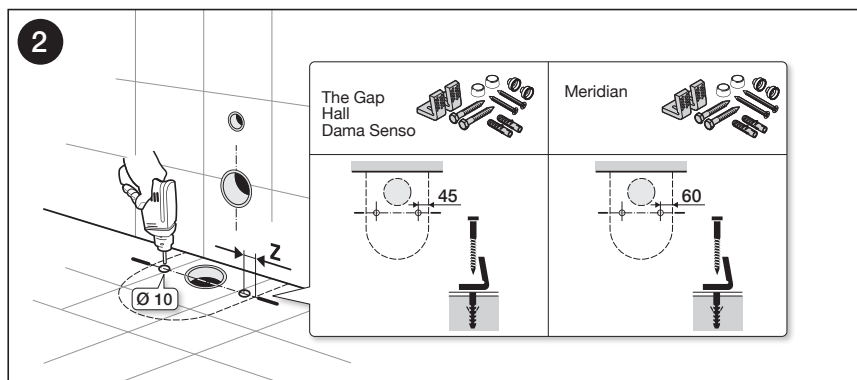

ROCA MERIDIAN COMFORT HEIGHT BACK TO WALL PAN

INSTALLATION INSTRUCTIONS

S-TRAP

AV0007000R

RANGE	X (mm)
MERIDIAN	95
The GAP	95 (min) 125 (max)

P-TRAP

RANGE	Y (mm)
MERIDIAN	95
The GAP	125

Plumbers, please ensure a copy of the installation instructions is left with the end user for future reference

ROCA

MERIDIAN COMFORT HEIGHT BACK TO WALL PAN

INSTALLATION INSTRUCTIONS - SEAT

Plumbers, please ensure a copy of the installation instructions is left with the end user for future reference

ROCA

MERIDIAN COMFORT HEIGHT BACK TO WALL PAN

INSTALLATION INSTRUCTIONS - SEAT

Plumbers, please ensure a copy of the installation instructions is left with the end user for future reference

ROCA

MERIDIAN BACK TO WALL PAN

SPARE PARTS

Image	Reece Code	Product Description	Part Number
	9502798	Dura Pan Bend	
	9506260	Roca Meridian BTW Pan Floor Fixing Kit	AV0026800R
	9503570	Meridian SCQR SEAT Standard MKII	
	9504724	Roca Seat hinges set	WY911691212001
	9506350	Roca Seat Buffer Set	WY911801414001