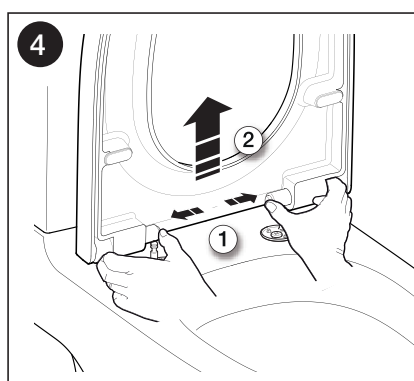

ROCA MERIDIAN COMFORT HEIGHT BACK TO WALL PAN

INSTALLATION INSTRUCTIONS

S-TRAP

AV0007000R

RANGE	X (mm)
MERIDIAN	95
The GAP	95 (min) 125 (max)

P-TRAP

RANGE	Y (mm)
MERIDIAN	95
The GAP	125

Plumbers, please ensure a copy of the installation instructions is left with the end user for future reference

ROCA

MERIDIAN COMFORT HEIGHT BACK TO WALL PAN

INSTALLATION INSTRUCTIONS - SEAT

Plumbers, please ensure a copy of the installation instructions is left with the end user for future reference

ROCA

MERIDIAN COMFORT HEIGHT BACK TO WALL PAN