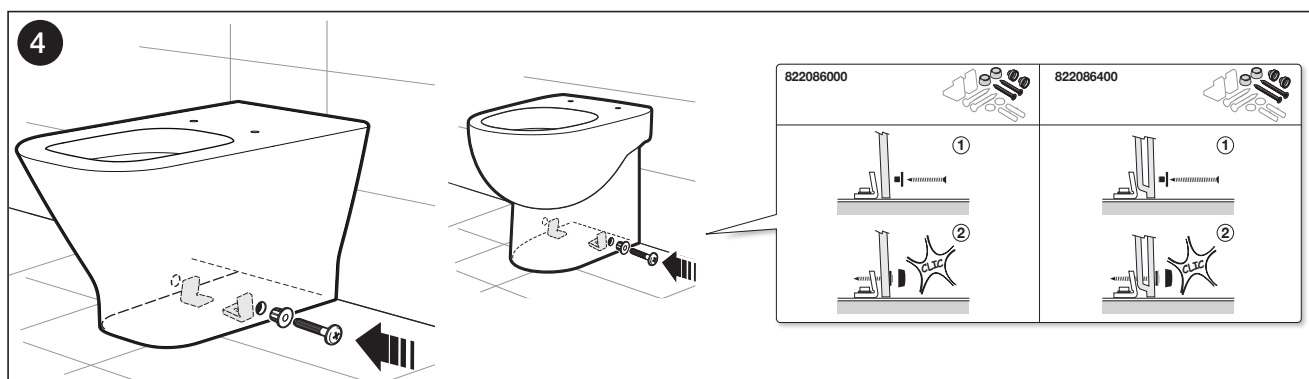

ROCA MERIDIAN COMFORT HEIGHT BACK TO WALL PAN

INSTALLATION INSTRUCTIONS

S-TRAP

AV0007000R

RANGE	X (mm)
MERIDIAN	95
The GAP	95 (min) 125 (max)

P-TRAP

RANGE	Y (mm)
MERIDIAN	95
The GAP	125

Plumbers, please ensure a copy of the installation instructions is left with the end user for future reference

ROCA

MERIDIAN COMFORT HEIGHT BACK TO WALL PAN

INSTALLATION INSTRUCTIONS - SEAT

Plumbers, please ensure a copy of the installation instructions is left with the end user for future reference

ROCA

MERIDIAN COMFORT HEIGHT BACK TO WALL PAN

INSTALLATION INSTRUCTIONS - SEAT

Plumbers, please ensure a copy of the installation instructions is left with the end user for future reference

ROCA

MERIDIAN BACK TO WALL PAN

SPARE PARTS

Image	Reece Code	Product Description	Part Number
	9502798	Dura Pan Bend	
	9506260	Roca Meridian BTW Pan Floor Fixing Kit	AV0026800R
	9503570	Meridian SCQR SEAT Standard MKII	
	9504724	Roca Seat hinges set	WY911691212001
	9506350	Roca Seat Buffer Set	WY911801414001