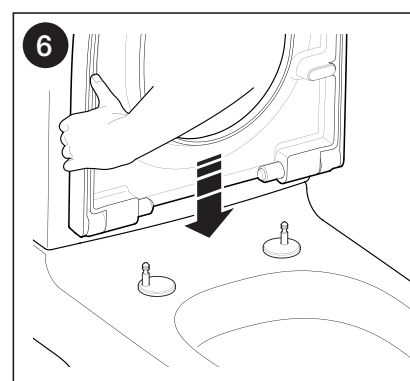

ROCA MERIDIAN COMFORT HEIGHT BACK TO WALL PAN

INSTALLATION INSTRUCTIONS

S-TRAP

AV0007000R

RANGE	X (mm)
MERIDIAN	95
The GAP	95 (min) 125 (max)

P-TRAP

RANGE	Y (mm)
MERIDIAN	95
The GAP	125

Plumbers, please ensure a copy of the installation instructions is left with the end user for future reference

ROCA

MERIDIAN COMFORT HEIGHT BACK TO WALL PAN

INSTALLATION INSTRUCTIONS - SEAT

Plumbers, please ensure a copy of the installation instructions is left with the end user for future reference

ROCA

MERIDIAN COMFORT HEIGHT BACK TO WALL PAN

INSTALLATION INSTRUCTIONS - SEAT

Plumbers, please ensure a copy of the installation instructions is left with the end user for future reference

ROCA

MERIDIAN BACK TO WALL PAN

SPARE PARTS

Image	Reece Code	Product Description	Part Number
	9502798	Dura Pan Bend	
	9506260	Roca Meridian BTW Pan Floor Fixing Kit	AV0026800R
	9503570	Meridian SCQR SEAT Standard MKII	
	9504724	Roca Seat hinges set	WY911691212001
	9506350	Roca Seat Buffer Set	WY911801414001