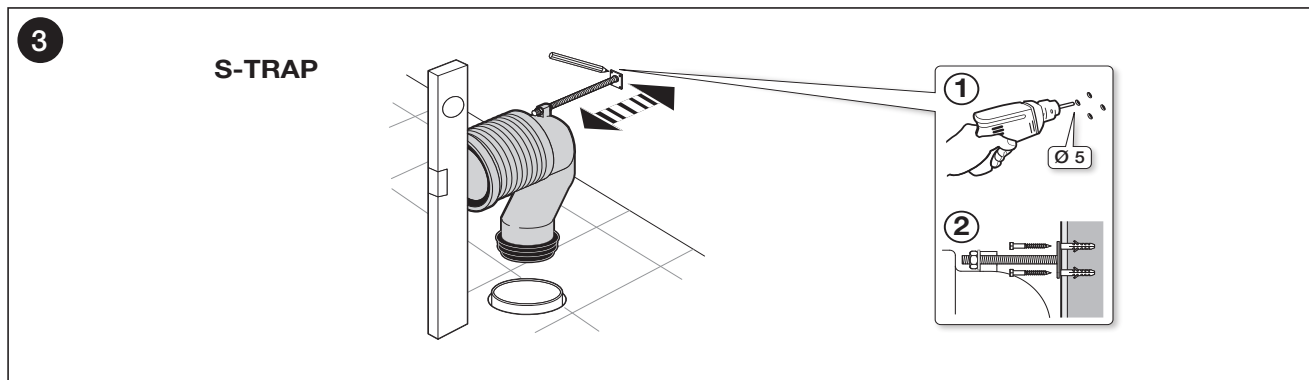

ROCA MERIDIAN COMFORT HEIGHT BACK TO WALL PAN

INSTALLATION INSTRUCTIONS

S-TRAP

AV0007000R

RANGE	X (mm)
MERIDIAN	95
The GAP	95 (min) 125 (max)

P-TRAP

RANGE	Y (mm)
MERIDIAN	95
The GAP	125

Plumbers, please ensure a copy of the installation instructions is left with the end user for future reference

ROCA

MERIDIAN COMFORT HEIGHT BACK TO WALL PAN

INSTALLATION INSTRUCTIONS - SEAT

Plumbers, please ensure a copy of the installation instructions is left with the end user for future reference

ROCA

MERIDIAN COMFORT HEIGHT BACK TO WALL PAN