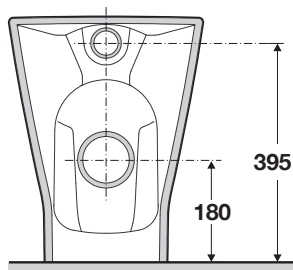

ROCA MERIDIAN COMFORT HEIGHT BACK TO WALL PAN

INSTALLATION INSTRUCTIONS

S-TRAP

AV0007000R

RANGE	X (mm)
MERIDIAN	95
The GAP	95 (min) 125 (max)

P-TRAP

RANGE	Y (mm)
MERIDIAN	95
The GAP	125

Plumbers, please ensure a copy of the installation instructions is left with the end user for future reference

INSTALLATION INSTRUCTIONS - SEAT

Plumbers, please ensure a copy of the installation instructions is left with the end user for future reference

ROCA

MERIDIAN BACK TO WALL PAN

SPARE PARTS

Image	Reece Code	Product Description	Part Number
	9502798	Dura Pan Bend	
	9506260	Roca Meridian BTW Pan Floor Fixing Kit	AV0026800R
	9503570	Meridian SCQR SEAT Standard MKII	
	9504724	Roca Seat hinges set	WY911691212001
	9506350	Roca Seat Buffer Set	WY911801414001