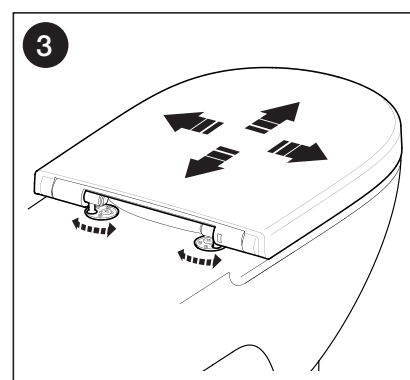

ROCA MERIDIAN COMFORT HEIGHT BACK TO WALL PAN

INSTALLATION INSTRUCTIONS

S-TRAP

AV0007000R

RANGE	X (mm)
MERIDIAN	95
The GAP	95 (min) 125 (max)

P-TRAP

RANGE	Y (mm)
MERIDIAN	95
The GAP	125

Plumbers, please ensure a copy of the installation instructions is left with the end user for future reference

ROCA

MERIDIAN COMFORT HEIGHT BACK TO WALL PAN

INSTALLATION INSTRUCTIONS - SEAT

Plumbers, please ensure a copy of the installation instructions is left with the end user for future reference

ROCA

MERIDIAN COMFORT HEIGHT BACK TO WALL PAN

INSTALLATION INSTRUCTIONS - SEAT

Plumbers, please ensure a copy of the installation instructions is left with the end user for future reference

ROCA

MERIDIAN BACK TO WALL PAN

SPARE PARTS

Image	Reece Code	Product Description	Part Number
	9502798	Dura Pan Bend	
	9506260	Roca Meridian BTW Pan Floor Fixing Kit	AV0026800R
	9503570	Meridian SCQR SEAT Standard MKII	
	9504724	Roca Seat hinges set	WY911691212001
	9506350	Roca Seat Buffer Set	WY911801414001