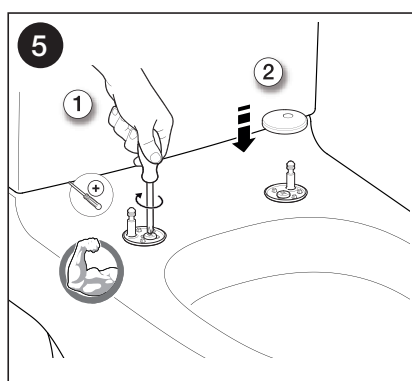

ROCA MERIDIAN COMFORT HEIGHT BACK TO WALL PAN

INSTALLATION INSTRUCTIONS

S-TRAP

AV0007000R

RANGE	X (mm)
MERIDIAN	95
The GAP	95 (min) 125 (max)

P-TRAP

RANGE	Y (mm)
MERIDIAN	95
The GAP	125

Plumbers, please ensure a copy of the installation instructions is left with the end user for future reference

ROCA

MERIDIAN COMFORT HEIGHT BACK TO WALL PAN

INSTALLATION INSTRUCTIONS - SEAT

Plumbers, please ensure a copy of the installation instructions is left with the end user for future reference

ROCA

MERIDIAN COMFORT HEIGHT BACK TO WALL PAN

INSTALLATION INSTRUCTIONS - SEAT

Plumbers, please ensure a copy of the installation instructions is left with the end user for future reference

ROCA

MERIDIAN BACK TO WALL PAN

SPARE PARTS

Image	Reece Code	Product Description	Part Number
	9502798	Dura Pan Bend	
	9506260	Roca Meridian BTW Pan Floor Fixing Kit	AV0026800R
	9503570	Meridian SCQR SEAT Standard MKII	
	9504724	Roca Seat hinges set	WY911691212001
	9506350	Roca Seat Buffer Set	WY911801414001