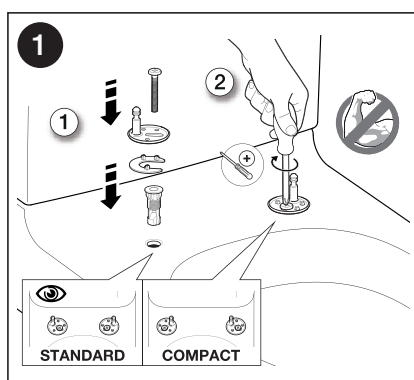

ROCA MERIDIAN COMFORT HEIGHT BACK TO WALL PAN

INSTALLATION INSTRUCTIONS

S-TRAP

AV0007000R

RANGE	X (mm)
MERIDIAN	95
The GAP	95 (min) 125 (max)

P-TRAP

RANGE	Y (mm)
MERIDIAN	95
The GAP	125

Plumbers, please ensure a copy of the installation instructions is left with the end user for future reference

ROCA

MERIDIAN COMFORT HEIGHT BACK TO WALL PAN

INSTALLATION INSTRUCTIONS - SEAT

Plumbers, please ensure a copy of the installation instructions is left with the end user for future reference

ROCA

MERIDIAN COMFORT HEIGHT BACK TO WALL PAN

INSTALLATION INSTRUCTIONS - SEAT

Plumbers, please ensure a copy of the installation instructions is left with the end user for future reference

ROCA

MERIDIAN BACK TO WALL PAN

SPARE PARTS

Image	Reece Code	Product Description	Part Number
	9502798	Dura Pan Bend	
	9506260	Roca Meridian BTW Pan Floor Fixing Kit	AV0026800R
	9503570	Meridian SCQR SEAT Standard MKII	
	9504724	Roca Seat hinges set	WY911691212001
	9506350	Roca Seat Buffer Set	WY911801414001