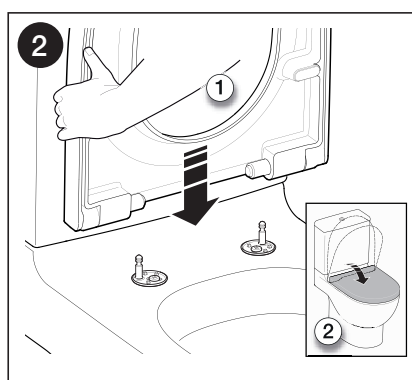

ROCA MERIDIAN COMFORT HEIGHT BACK TO WALL PAN

INSTALLATION INSTRUCTIONS

S-TRAP

AV0007000R

RANGE	X (mm)
MERIDIAN	95
The GAP	95 (min) 125 (max)

P-TRAP

RANGE	Y (mm)
MERIDIAN	95
The GAP	125

Plumbers, please ensure a copy of the installation instructions is left with the end user for future reference

ROCA

MERIDIAN COMFORT HEIGHT BACK TO WALL PAN

INSTALLATION INSTRUCTIONS - SEAT

Plumbers, please ensure a copy of the installation instructions is left with the end user for future reference

ROCA

MERIDIAN COMFORT HEIGHT BACK TO WALL PAN

INSTALLATION INSTRUCTIONS - SEAT

Plumbers, please ensure a copy of the installation instructions is left with the end user for future reference

ROCA

MERIDIAN BACK TO WALL PAN

SPARE PARTS

Image	Reece Code	Product Description	Part Number
	9502798	Dura Pan Bend	
	9506260	Roca Meridian BTW Pan Floor Fixing Kit	AV0026800R
	9503570	Meridian SCQR SEAT Standard MKII	
	9504724	Roca Seat hinges set	WY911691212001
	9506350	Roca Seat Buffer Set	WY911801414001