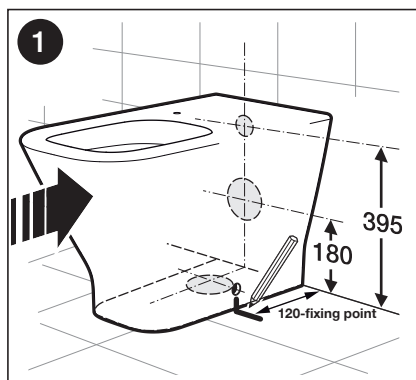

ROCA MERIDIAN COMFORT HEIGHT BACK TO WALL PAN

INSTALLATION INSTRUCTIONS

S-TRAP

AV0007000R

RANGE	X (mm)
MERIDIAN	95
The GAP	95 (min) 125 (max)

P-TRAP

RANGE	Y (mm)
MERIDIAN	95
The GAP	125

Plumbers, please ensure a copy of the installation instructions is left with the end user for future reference

ROCA

MERIDIAN COMFORT HEIGHT BACK TO WALL PAN

INSTALLATION INSTRUCTIONS - SEAT

Plumbers, please ensure a copy of the installation instructions is left with the end user for future reference

ROCA

MERIDIAN COMFORT HEIGHT BACK TO WALL PAN

INSTALLATION INSTRUCTIONS - SEAT

Plumbers, please ensure a copy of the installation instructions is left with the end user for future reference

ROCA

MERIDIAN BACK TO WALL PAN

SPARE PARTS

Image	Reece Code	Product Description	Part Number
	9502798	Dura Pan Bend	
	9506260	Roca Meridian BTW Pan Floor Fixing Kit	AV0026800R
	9503570	Meridian SCQR SEAT Standard MKII	
	9504724	Roca Seat hinges set	WY911691212001
	9506350	Roca Seat Buffer Set	WY911801414001