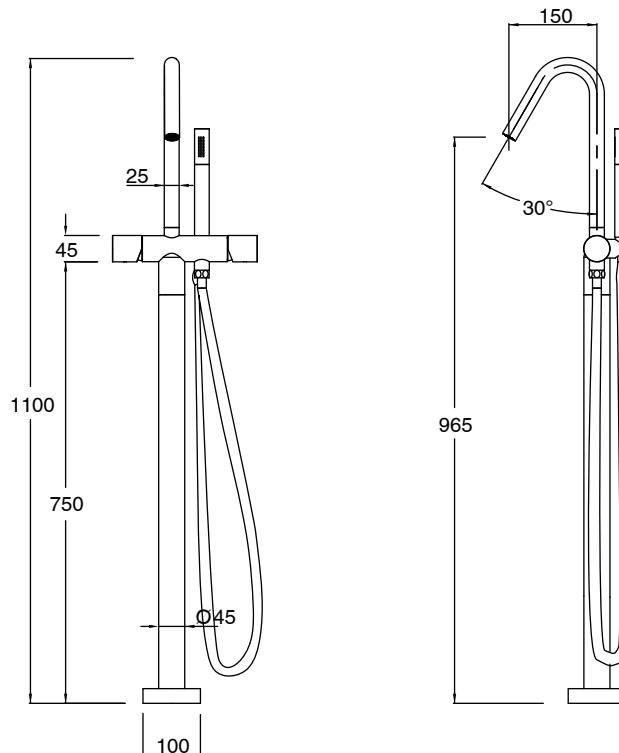

SUSSEX

Sussex Pure Floor Mounted Bath Mixer Tap with Handshower Trimset PVD Brushed Nickel (3 Star)

9511618

SPECIFICATIONS

Recommended Use	Residential;Commercial
Colour Finish	Brushed Nickel
Primary Material	DR Brass
Recommended Pressure Range	150 - 500 kPa as per AS3500
Max Continuous Working Temperature (deg C)	65
Min Continuous Working Temperature (deg C)	1

WARRANTY

Residential Use (Years)	40
Commercial Use (Years)	10

Please refer to Sussex Warranty page for full Terms and Conditions

Dimensions are nominal measurements only.

CLEANING RECOMMENDATIONS:

We recommend the use of soapy water or approved cleaners. This product should not be cleaned with abrasive materials. Damage caused by any improper treatment is not covered by the product warranty. Refer to Warranty Conditions

Disclaimer: Products in this specification manual must by regulation be installed by licensed and registered trade people. The manufacturer/distributor reserves the right to vary specifications or delete models from their range without prior notification. Dimensions are nominal measurements only. Dimensions and set-outs listed are correct at time of publication however the manufacturer/distributor takes no responsibility for printing errors.

Published 01/04/2026

To see the complete Sussex range go to www.reece.com.au