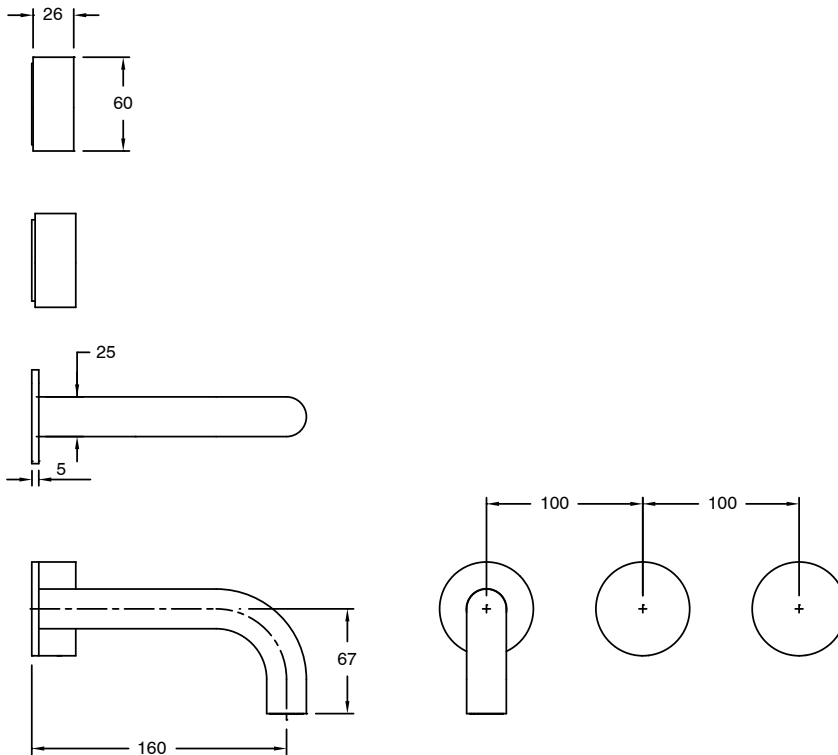

SUSSEX

**Sussex Pure Wall Bath Hostess System 200mm with Linear Textured Handles
PVD Matte Black Lead Free
46854**

SPECIFICATIONS

Recommended Use	Residential;Commercial
Colour Finish	Matte Black
Primary Material	Lead Free Brass
Recommended Pressure Range	150 - 500 kPa as per AS3500
Max Continuous Working Temperature (deg C)	65
Min Continuous Working Temperature (deg C)	1

WARRANTY

Residential Use (Years)	40
Commercial Use (Years)	10

Please refer to Sussex Warranty page for full Terms and Conditions

Dimensions are nominal measurements only.

CLEANING RECOMMENDATIONS:

We recommend the use of soapy water or approved cleaners. This product should not be cleaned with abrasive materials. Damage caused by any improper treatment is not covered by the product warranty. Refer to Warranty Conditions

Disclaimer: Products in this specification manual must by regulation be installed by licensed and registered trade people. The manufacturer/distributor reserves the right to vary specifications or delete models from their range without prior notification. Dimensions are nominal measurements only. Dimensions and set-outs listed are correct at time of publication however the manufacturer/distributor takes no responsibility for printing errors.

Published 14/05/2026

To see the complete Sussex range go to www.reece.com.au