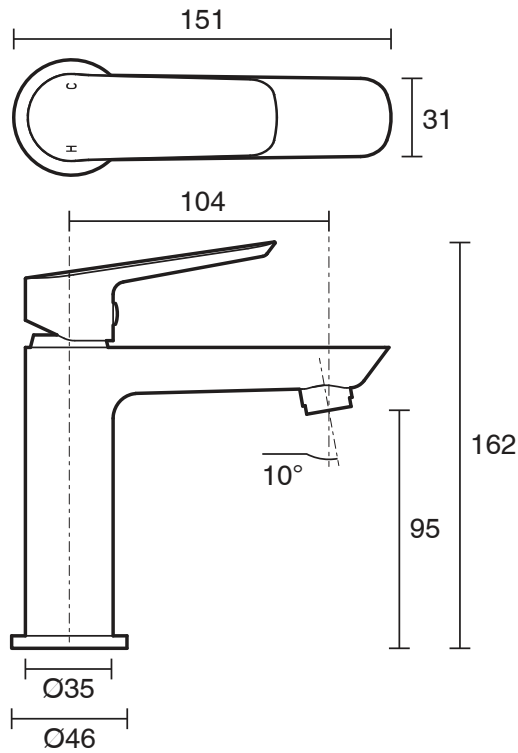

mizu

Mizu Bliss Basin Mixer Tap Chrome (4 Star)

9508776

SPECIFICATIONS

Recommended Use	Residential;Commercial
Colour Finish	Polished Chrome
Primary Material	DR Brass
Recommended Pressure Range	150 - 500 kPa as per AS3500
Max Continuous Working Temperature (deg C)	80
Min Continuous Working Temperature (deg C)	5

WARRANTY

Residential & Commercial Use (Years)	25
Spare Parts & Labour (Years)	1

Please refer to Mizu Warranty page for full Terms and Conditions

Dimensions are nominal measurements only.

CLEANING RECOMMENDATIONS:

We recommend the use of soapy water or approved cleaners. This product should not be cleaned with abrasive materials. Damage caused by any improper treatment is not covered by the product warranty. Refer to Warranty Conditions

Disclaimer: Products in this specification manual must by regulation be installed by licensed and registered trade people. The manufacturer/distributor reserves the right to vary specifications or delete models from their range without prior notification. Dimensions are nominal measurements only. Dimensions and set-outs listed are correct at time of publication however the manufacturer/distributor takes no responsibility for printing errors.

Published 01/04/2026

To see the complete Mizu range go to www.reece.com.au