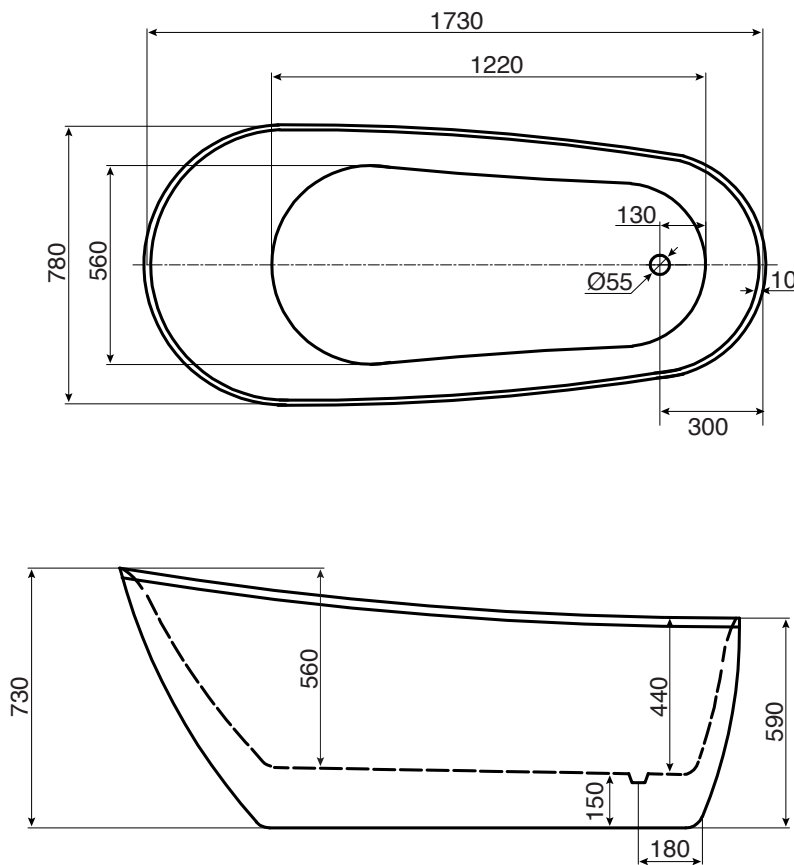

KADO

Kado Neue Freestanding Bath 1730 x 780 x 730mm Matte White/Matte Black

| SPECIFICATIONS | |
|---|---|
| Recommended Use | Residential;Commercial |
| Material | Sanitary Grade Acrylic |
| Colour | Matte White/Matte Black |
| Capacity | 260 Litres |
| Weight | 45 kg |
| Overflow | No Overflow |
| Plug & Waste | Not Included Suits 40mm Non Overflow Waste |
| Fixing | Silicone to Floor |
| WARRANTY | |
| Residential & Commercial Use (Years) | 20 |
| Spare Parts & Labour (Years) | 1 |
| <i>Please refer to Kado Warranty Page for full Terms and Conditions</i> | |

Dimensions are nominal measurements only.

Disclaimer: Products in this specification manual must by regulation be installed by licensed and registered trade people. The manufacturer/distributor reserves the right to vary specifications or delete models from their range without prior notification. Dimensions are nominal measurements only. Dimensions and set-outs listed are correct at time of publication however the manufacturer/distributor takes no responsibility for printing errors.