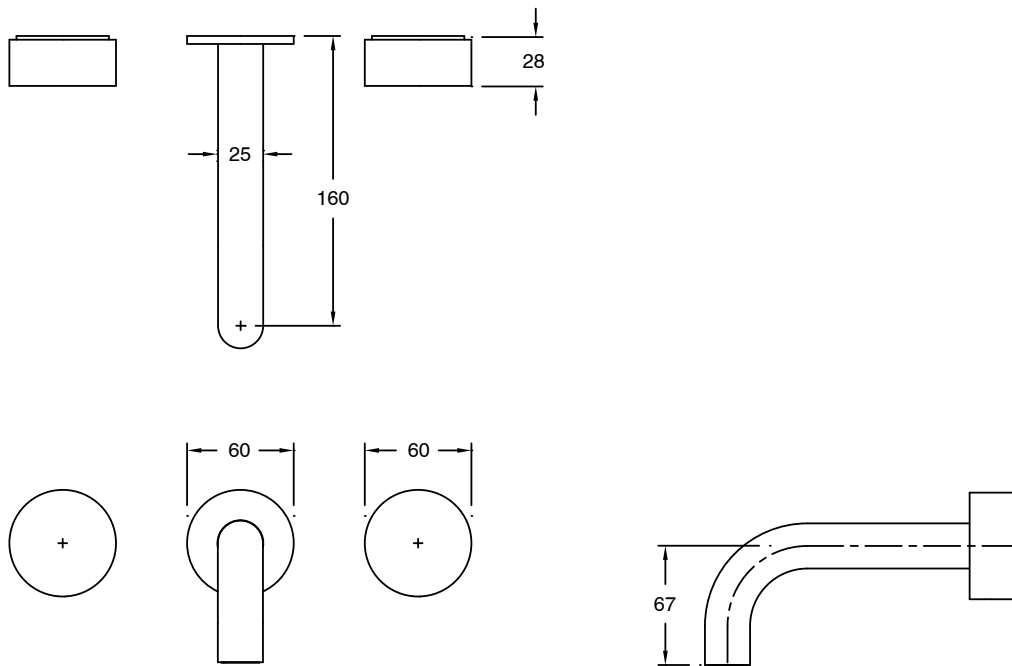

SUSSEX

Sussex Pure Bath Set 160mm with Cirque Textured Handles PVD Brushed Gold Lead Free

47060

SPECIFICATIONS	
Recommended Use	Residential;Commercial
Colour Finish	Brushed Gold
Primary Material	Lead Free Brass
Recommended Pressure Range	150 - 500 kPa as per AS3500
Max Continuous Working Temperature (deg C)	65
Min Continuous Working Temperature (deg C)	1
WARRANTY	
Residential Use (Years)	40
Commercial Use (Years)	10
<i>Please refer to Sussex Warranty page for full Terms and Conditions</i>	

Disclaimer: Products in this specification manual must by regulation be installed by licensed and registered trade people. The manufacturer/distributor reserves the right to vary specifications or delete models from their range without prior notification. Dimensions are nominal measurements only. Dimensions and set-outs listed are correct at time of publication however the manufacturer/distributor takes no responsibility for printing errors.