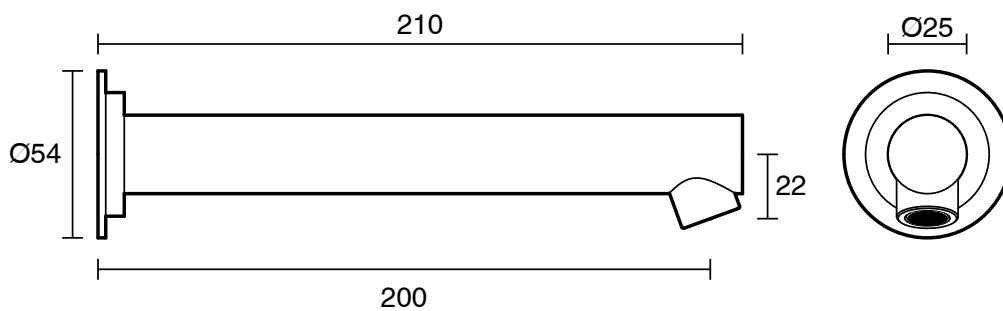

SUSSEX

Sussex Scala Bath Wall Outlet 200mm Living Tumbled Brass

2263159

SPECIFICATIONS

Recommended Use	Residential;Commercial
Colour Finish	Living Tumbled Brass
Primary Material	DR Brass
Recommended Pressure Range	150 - 500 kPa as per AS3500
Max Continuous Working Temperature (deg C)	65
Min Continuous Working Temperature (deg C)	1

WARRANTY

Residential Use (Years)	40
Commercial Use (Years)	10

Please refer to Sussex Warranty page for full Terms and Conditions

Dimensions are nominal measurements only.

CLEANING RECOMMENDATIONS:

We recommend the use of soapy water or approved cleaners. This product should not be cleaned with abrasive materials. Damage caused by any improper treatment is not covered by the product warranty. Refer to Warranty Conditions

Disclaimer: Products in this specification manual must by regulation be installed by licensed and registered trade people. The manufacturer/distributor reserves the right to vary specifications or delete models from their range without prior notification. Dimensions are nominal measurements only. Dimensions and set-outs listed are correct at time of publication however the manufacturer/distributor takes no responsibility for printing errors.

Published 17/04/2026

To see the complete Sussex range go to www.reece.com.au

WaterMark
AS/NZS 3715
WMKA20081