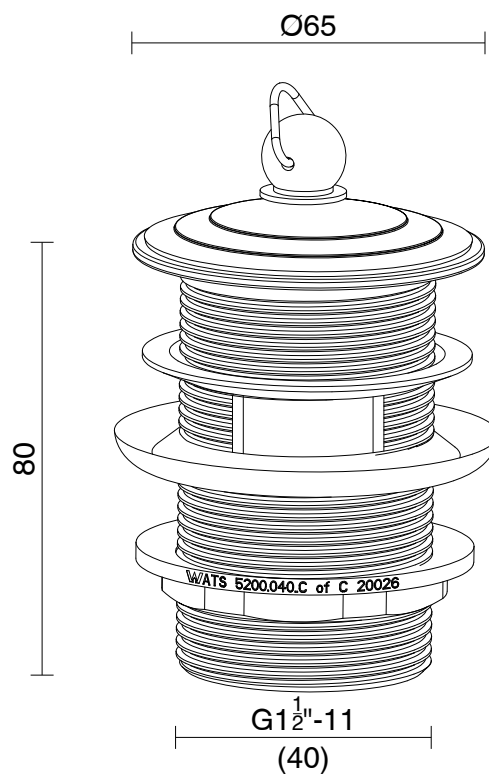

WARRANTY

Parts Replacement Only - excludes labour costs (Years) 1

Please refer to Mizu Warranty page for full Terms and Conditions