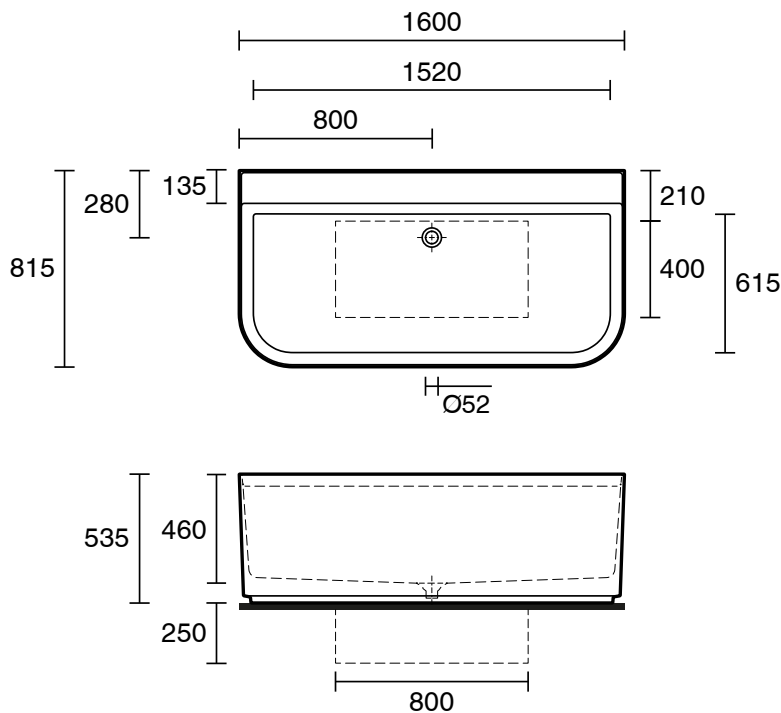

LAUFEN

LAUFEN Sonar Freestanding Back to Wall Bath with Overflow 1600 x 815mm Sentec White

9510104

SPECIFICATIONS

Recommended Use	Residential;Commercial
Bath Type	Freestanding
Primary Material	Solid Surface
Colour Finish	White
Capacity (L)	270
Weight (kg)	112
Mounting	Floor;Wall
Overflow Included	Yes
Plug & Waste Included	Yes

WARRANTY

Residential & Commercial Use (Years)	25
Spare Parts & Labour (Years)	1

Please refer to LAUFEN Warranty page for full Terms and Conditions

Dimensions are nominal measurements only.

CLEANING RECOMMENDATIONS:

We recommend the use of soapy water or approved cleaners. This product should not be cleaned with abrasive materials. Damage caused by any improper treatment is not covered by the product warranty. Refer to Warranty Conditions

Disclaimer: Products in this specification manual must by regulation be installed by licensed and registered trade people. The manufacturer/distributor reserves the right to vary specifications or delete models from their range without prior notification. Dimensions are nominal measurements only. Dimensions and set-outs listed are correct at time of publication however the manufacturer/distributor takes no responsibility for printing errors.

Published 24/04/2026

To see the complete LAUFEN range go to www.reece.com.au