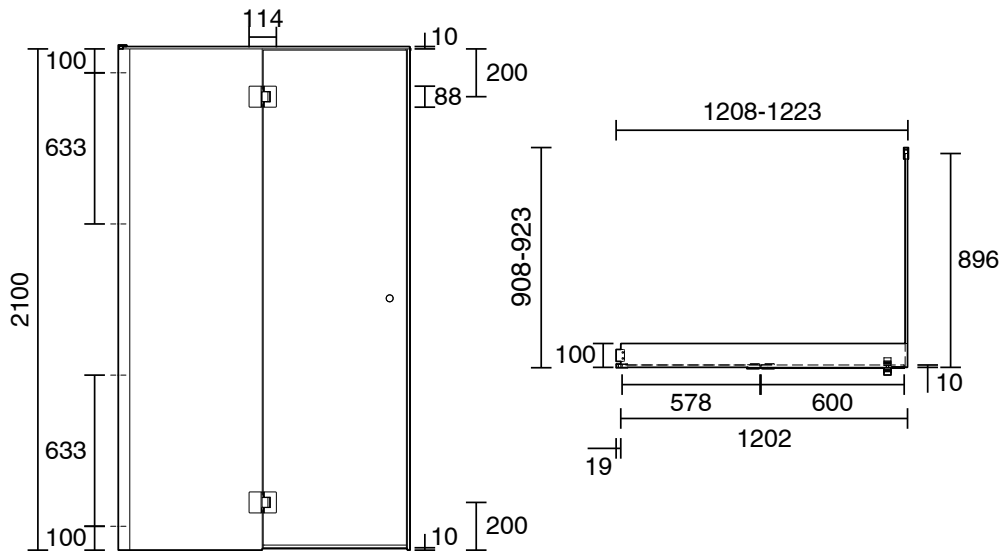

KADO

Kado Lux Frameless Enclosure with Wall Channel 1200 x 900mm Brushed Gunmetal

1710050

SPECIFICATIONS	
Recommended Use	Residential;Commercial
Colour Finish	Clear;Brushed Gunmetal
Primary Material	Glass
Frame Configuration	Frameless
Screen Shape	Rectangular
Screen Appearance	Clear
Screen Fixing	Channel
Mounting	Wall
WARRANTY	
Residential & Commercial Use (Years)	7
Spare Parts & Labour (Years)	1
<i>Please refer to Kado Warranty Page for full Terms and Conditions</i>	