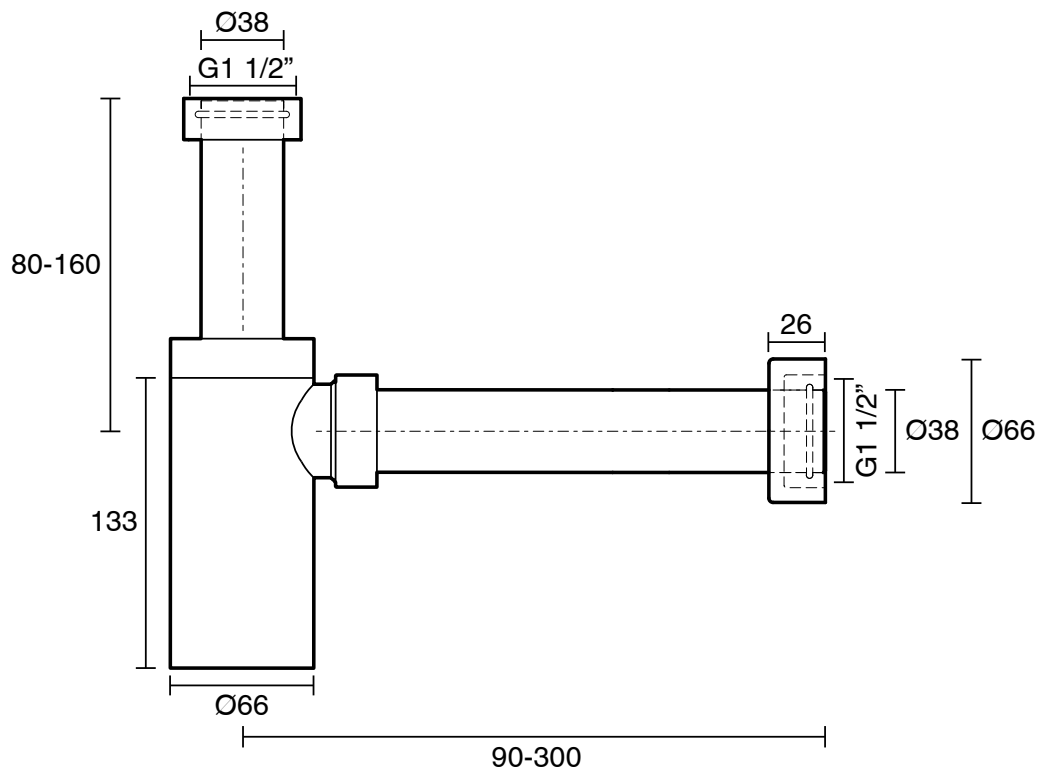

## Mizu Drift Bottle Trap 40mm White

2262679

SPECIFICATIONS	
Recommended Use	Residential;Commercial
Colour Finish	Gloss White
Primary Material	DR Brass
WARRANTY	
Parts Replacement Only - excludes labour costs (Years)	1
<i>Please refer to Mizu Warranty page for full Terms and Conditions</i>	

Dimensions are nominal measurements only.