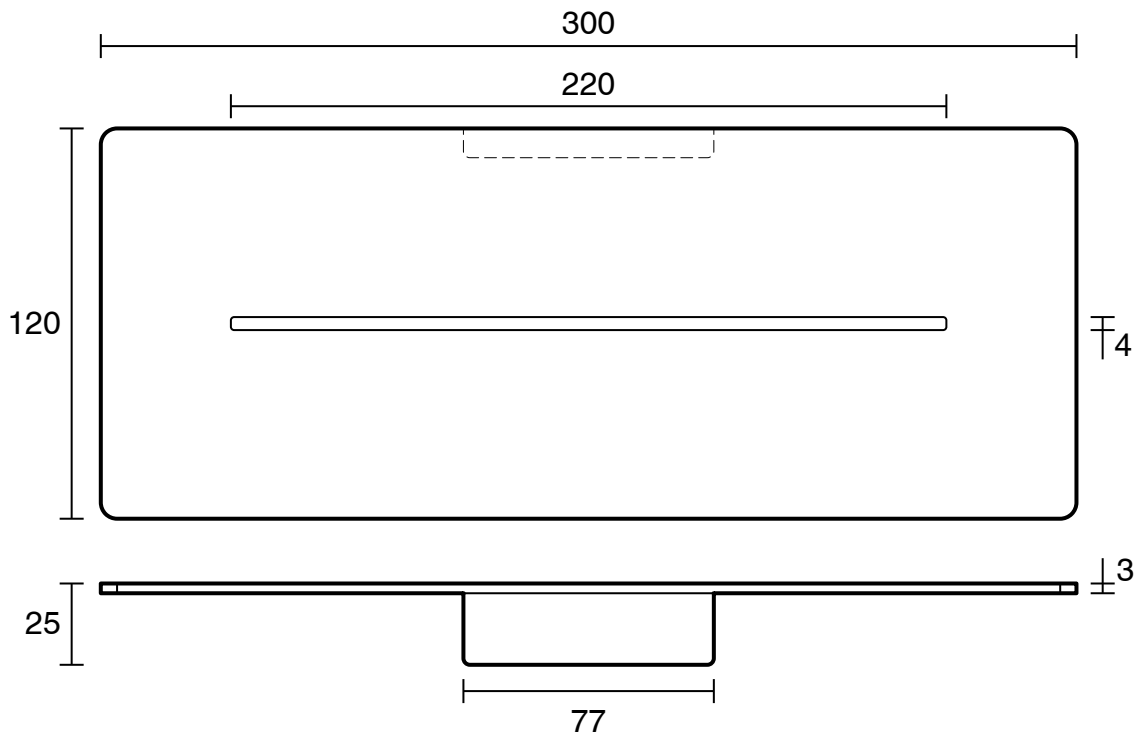

mizu

Mizu Bloc Metal Shower Shelf Matte Black

30267

SPECIFICATIONS

Recommended Use	Residential;Commercial
Colour Finish	Matte Black
Primary Material	Stainless Steel

WARRANTY

Residential & Commercial Use (Years)	25
Spare Parts & Labour (Years)	1

Please refer to Mizu Warranty page for full Terms and Conditions

Dimensions are nominal measurements only.

CLEANING RECOMMENDATIONS:

We recommend the use of soapy water or approved cleaners. This product should not be cleaned with abrasive materials. Damage caused by any improper treatment is not covered by the product warranty. Refer to Warranty Conditions

Disclaimer: Products in this specification manual must by regulation be installed by licensed and registered trade people. The manufacturer/distributor reserves the right to vary specifications or delete models from their range without prior notification. Dimensions are nominal measurements only. Dimensions and set-outs listed are correct at time of publication however the manufacturer/distributor takes no responsibility for printing errors.

Published 01/04/2026

To see the complete Mizu range go to www.reece.com.au