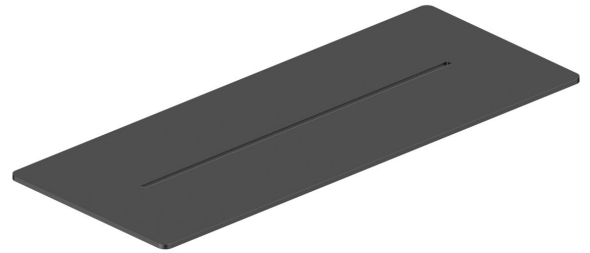

mizu

Mizu Bloc Metal Shower Shelf Matte Black

30267

SPECIFICATIONS

Recommended Use	Residential;Commercial
Colour Finish	Matte Black
Primary Material	Stainless Steel

WARRANTY

Residential & Commercial Use (Years)	25
Spare Parts & Labour (Years)	1

Please refer to Mizu Warranty page for full Terms and Conditions

Dimensions are nominal measurements only.

CLEANING RECOMMENDATIONS:

We recommend the use of soapy water or approved cleaners. This product should not be cleaned with abrasive materials. Damage caused by any improper treatment is not covered by the product warranty. Refer to Warranty Conditions

Disclaimer: Products in this specification manual must by regulation be installed by licensed and registered trade people. The manufacturer/distributor reserves the right to vary specifications or delete models from their range without prior notification. Dimensions are nominal measurements only. Dimensions and set-outs listed are correct at time of publication however the manufacturer/distributor takes no responsibility for printing errors.

Published 01/04/2026

To see the complete Mizu range go to www.reece.com.au