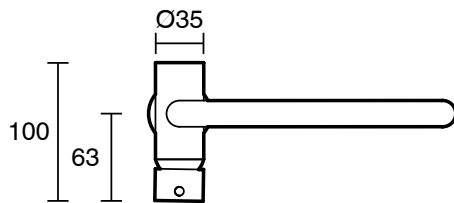

SUSSEX

Sussex Scala Mini Sink Mixer Tap Large Curved Left Hand Chrome (5 Star)

2262895

SPECIFICATIONS

Recommended Use	Residential;Commercial
Colour Finish	Polished Chrome
Primary Material	DR Brass
Recommended Pressure Range	150 - 500 kPa as per AS3500
Max Continuous Working Temperature (deg C)	65
Min Continuous Working Temperature (deg C)	1

WARRANTY

Residential Use (Years)	40
Commercial Use (Years)	10

Please refer to Sussex Warranty page for full Terms and Conditions

Dimensions are nominal measurements only.

CLEANING RECOMMENDATIONS:

We recommend the use of soapy water or approved cleaners. This product should not be cleaned with abrasive materials. Damage caused by any improper treatment is not covered by the product warranty. Refer to Warranty Conditions

Disclaimer: Products in this specification manual must by regulation be installed by licensed and registered trade people. The manufacturer/distributor reserves the right to vary specifications or delete models from their range without prior notification. Dimensions are nominal measurements only. Dimensions and set-outs listed are correct at time of publication however the manufacturer/distributor takes no responsibility for printing errors.

Published 01/04/2026

To see the complete Sussex range go to www.reece.com.au