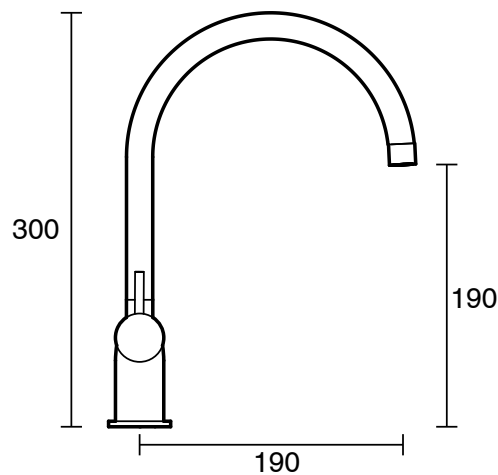

SUSSEX

Sussex Scala Mini Sink Mixer Tap Large Curved Left Hand Chrome (5 Star)

2262895

SPECIFICATIONS

Recommended Use	Residential;Commercial
Colour Finish	Polished Chrome
Primary Material	DR Brass
Recommended Pressure Range	150 - 500 kPa as per AS3500
Max Continuous Working Temperature (deg C)	65
Min Continuous Working Temperature (deg C)	1

WARRANTY

Residential Use (Years)	40
Commercial Use (Years)	10

Please refer to Sussex Warranty page for full Terms and Conditions

Dimensions are nominal measurements only.

CLEANING RECOMMENDATIONS:

We recommend the use of soapy water or approved cleaners. This product should not be cleaned with abrasive materials. Damage caused by any improper treatment is not covered by the product warranty. Refer to Warranty Conditions

Disclaimer: Products in this specification manual must by regulation be installed by licensed and registered trade people. The manufacturer/distributor reserves the right to vary specifications or delete models from their range without prior notification. Dimensions are nominal measurements only. Dimensions and set-outs listed are correct at time of publication however the manufacturer/distributor takes no responsibility for printing errors.

Published 01/04/2026

To see the complete Sussex range go to www.reece.com.au