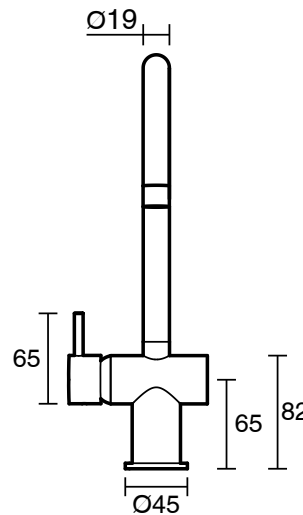

SUSSEX

Sussex Scala Mini Sink Mixer Tap Large Curved Left Hand Chrome (5 Star)

2262895

SPECIFICATIONS

Recommended Use	Residential;Commercial
Colour Finish	Polished Chrome
Primary Material	DR Brass
Recommended Pressure Range	150 - 500 kPa as per AS3500
Max Continuous Working Temperature (deg C)	65
Min Continuous Working Temperature (deg C)	1

WARRANTY

Residential Use (Years)	40
Commercial Use (Years)	10

Please refer to Sussex Warranty page for full Terms and Conditions

Dimensions are nominal measurements only.

CLEANING RECOMMENDATIONS:

We recommend the use of soapy water or approved cleaners. This product should not be cleaned with abrasive materials. Damage caused by any improper treatment is not covered by the product warranty. Refer to Warranty Conditions

Disclaimer: Products in this specification manual must by regulation be installed by licensed and registered trade people. The manufacturer/distributor reserves the right to vary specifications or delete models from their range without prior notification. Dimensions are nominal measurements only. Dimensions and set-outs listed are correct at time of publication however the manufacturer/distributor takes no responsibility for printing errors.

Published 01/04/2026

To see the complete Sussex range go to www.reece.com.au