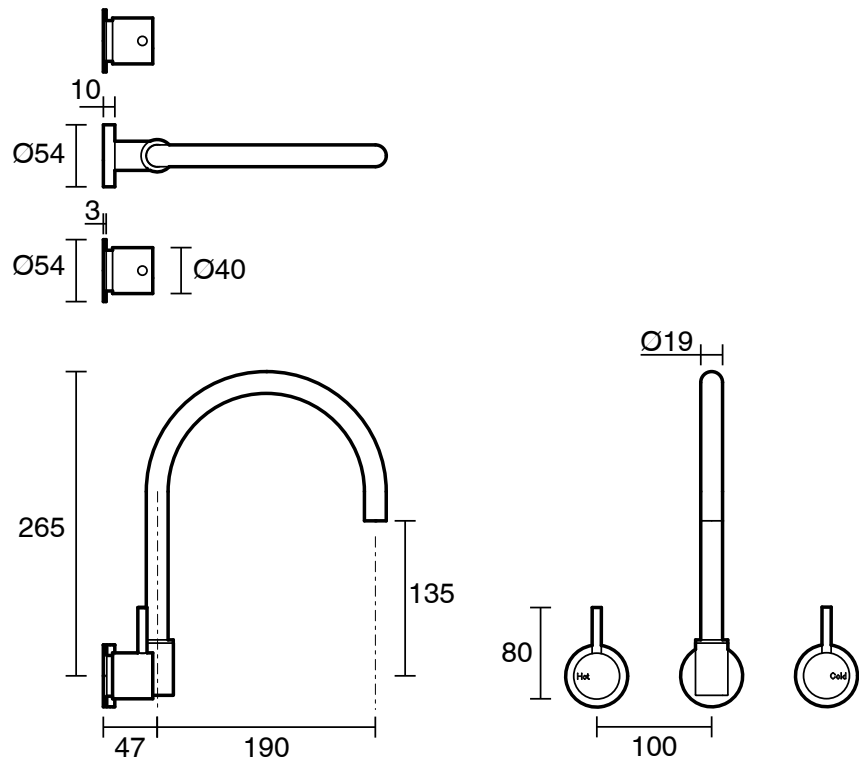

SUSSEX

Scala Wall Sink Set Curved PVD Brushed Nickel (3 Star) Lead Free

52698

SPECIFICATIONS

Recommended Use	Residential;Commercial
Colour Finish	Brushed Nickel
Primary Material	Lead Free Brass
Recommended Pressure Range	150 - 500 kPa as per AS3500
Max Continuous Working Temperature (deg C)	65
Min Continuous Working Temperature (deg C)	1

WARRANTY

Residential Use (Years)	40
Commercial Use (Years)	10

Please refer to Sussex Warranty page for full Terms and Conditions

Dimensions are nominal measurements only.

CLEANING RECOMMENDATIONS:

We recommend the use of soapy water or approved cleaners. This product should not be cleaned with abrasive materials. Damage caused by any improper treatment is not covered by the product warranty. Refer to Warranty Conditions

Disclaimer: Products in this specification manual must by regulation be installed by licensed and registered trade people. The manufacturer/distributor reserves the right to vary specifications or delete models from their range without prior notification. Dimensions are nominal measurements only. Dimensions and set-outs listed are correct at time of publication however the manufacturer/distributor takes no responsibility for printing errors.

Published 01/05/2026

To see the complete Sussex range go to www.reece.com.au