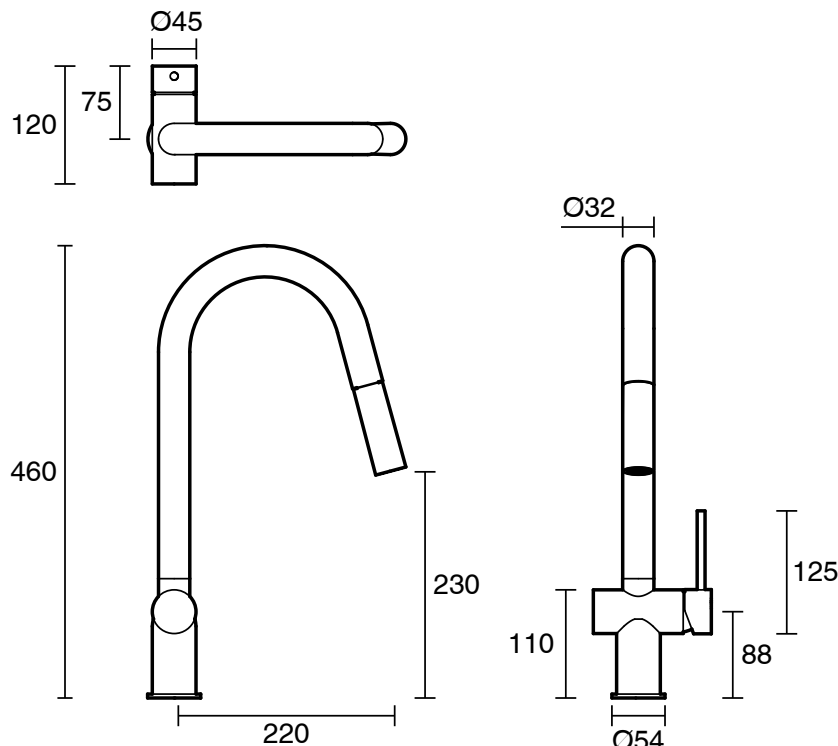

SUSSEX

Scala Pull Out Sink Mixer PVD Brushed Gold (4 Star) Lead Free

52326

SPECIFICATIONS	
Recommended Use	Residential;Commercial
Colour Finish	Brushed Gold
Primary Material	Lead Free Brass
Recommended Pressure Range	150 - 500 kPa as per AS3500
Max Continuous Working Temperature (deg C)	65
Min Continuous Working Temperature (deg C)	1
WARRANTY	
Residential Use (Years)	40
Commercial Use (Years)	10
<i>Please refer to Sussex Warranty page for full Terms and Conditions</i>	

Disclaimer: Products in this specification manual must by regulation be installed by licensed and registered trade people. The manufacturer/distributor reserves the right to vary specifications or delete models from their range without prior notification. Dimensions are nominal measurements only. Dimensions and set-outs listed are correct at time of publication however the manufacturer/distributor takes no responsibility for printing errors.