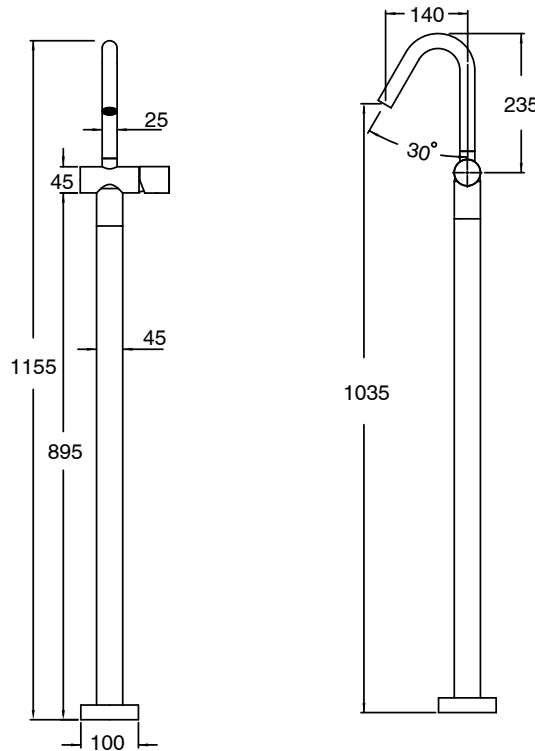

SUSSEX

Sussex Pure Floor Mounted Basin Mixer with Cirque Textured Handles Trimset
PVD Brushed Nickel (5 Star) Lead Free
49843

SPECIFICATIONS	
Recommended Use	Residential;Commercial
Colour Finish	Brushed Nickel
Primary Material	Lead Free Brass
Recommended Pressure Range	150 - 500 kPa as per AS3500
Max Continuous Working Temperature (deg C)	65
Min Continuous Working Temperature (deg C)	1
WARRANTY	
Residential Use (Years)	40
Commercial Use (Years)	10
<i>Please refer to Sussex Warranty page for full Terms and Conditions</i>	

Disclaimer: Products in this specification manual must by regulation be installed by licensed and registered trade people. The manufacturer/distributor reserves the right to vary specifications or delete models from their range without prior notification. Dimensions are nominal measurements only. Dimensions and set-outs listed are correct at time of publication however the manufacturer/distributor takes no responsibility for printing errors.