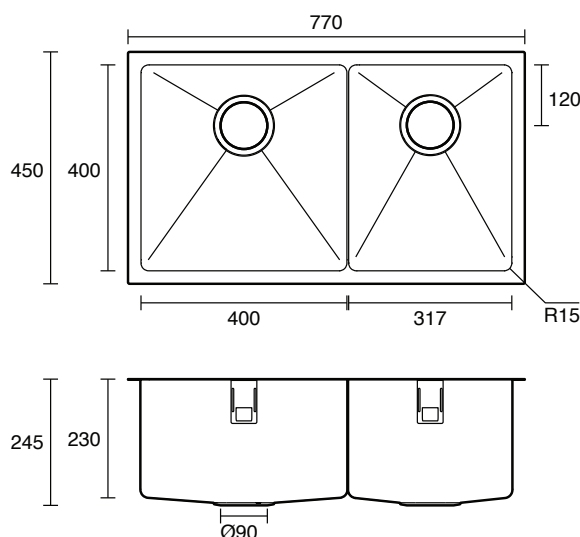

Dimensions are nominal measurements only.

CLEANING RECOMMENDATIONS:

We recommend the use of soapy water or approved cleaners. This product should not be cleaned with abrasive materials. Damage caused by any improper treatment is not covered by the product warranty. Refer to Warranty Conditions

Disclaimer: Products in this specification manual must by regulation be installed by licensed and registered trade people. The manufacturer/distributor reserves the right to vary specifications or delete models from their range without prior notification. Dimensions are nominal measurements only. Dimensions and set-outs listed are correct at time of publication however the manufacturer/distributor takes no responsibility for printing errors.

Published 01/04/2026

To see the complete Memo range go to www.reece.com.au