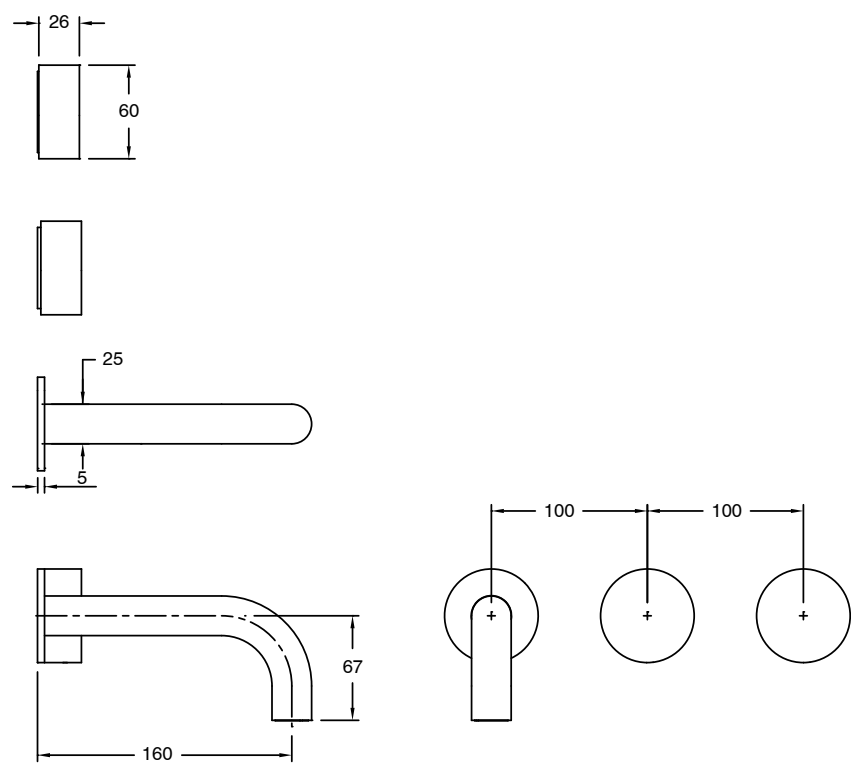

SUSSEX

Sussex Pure Wall Basin Hostess System 160mm with Cirque Textured Handles Chrome (3 Star) Lead Free 50756

SPECIFICATIONS

Recommended Use	Residential;Commercial
Colour Finish	Polished Chrome
Primary Material	Lead Free Brass
Recommended Pressure Range	150 - 500 kPa as per AS3500
Max Continuous Working Temperature (deg C)	65
Min Continuous Working Temperature (deg C)	1

WARRANTY

Residential Use (Years)	40
Commercial Use (Years)	10

Please refer to Sussex Warranty page for full Terms and Conditions

Dimensions are nominal measurements only.

CLEANING RECOMMENDATIONS:

We recommend the use of soapy water or approved cleaners. This product should not be cleaned with abrasive materials. Damage caused by any improper treatment is not covered by the product warranty. Refer to Warranty Conditions

Disclaimer: Products in this specification manual must by regulation be installed by licensed and registered trade people. The manufacturer/distributor reserves the right to vary specifications or delete models from their range without prior notification. Dimensions are nominal measurements only. Dimensions and set-outs listed are correct at time of publication however the manufacturer/distributor takes no responsibility for printing errors.

Published 07/05/2026

To see the complete Sussex range go to www.reece.com.au