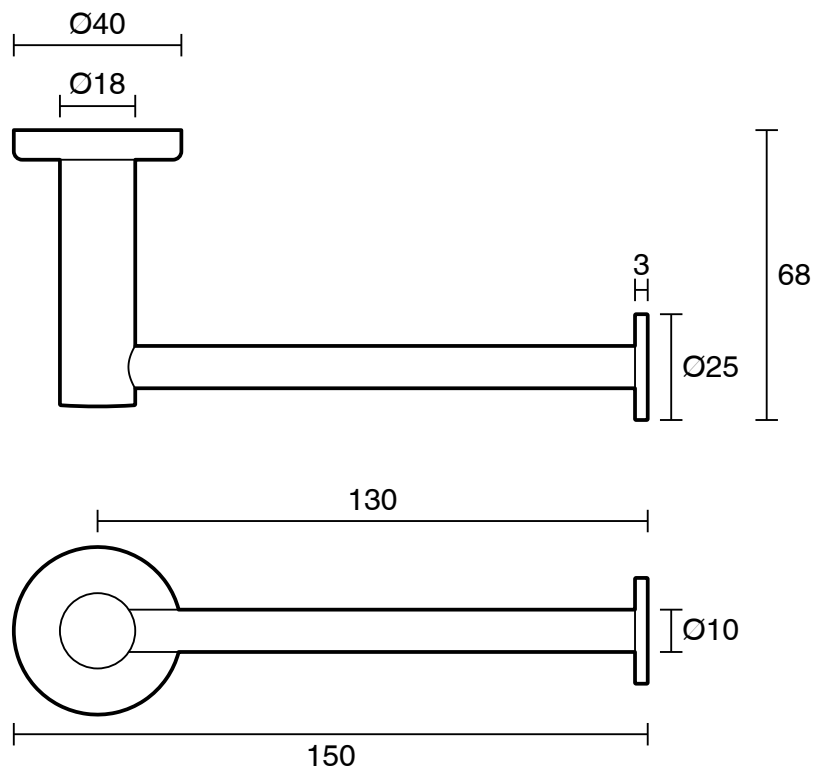

mizu

Mizu Drift Straight Toilet Roll Holder Matte Black

9506770

SPECIFICATIONS

Recommended Use	Residential;Commercial
Colour Finish	Matte Black
Primary Material	DR Brass

WARRANTY

Residential & Commercial Use (Years)	25
Spare Parts & Labour (Years)	1

Please refer to Mizu Warranty page for full Terms and Conditions

Dimensions are nominal measurements only.

CLEANING RECOMMENDATIONS:

We recommend the use of soapy water or approved cleaners. This product should not be cleaned with abrasive materials. Damage caused by any improper treatment is not covered by the product warranty. Refer to Warranty Conditions

Disclaimer: Products in this specification manual must by regulation be installed by licensed and registered trade people. The manufacturer/distributor reserves the right to vary specifications or delete models from their range without prior notification. Dimensions are nominal measurements only. Dimensions and set-outs listed are correct at time of publication however the manufacturer/distributor takes no responsibility for printing errors.

Published 01/04/2026

To see the complete Mizu range go to www.reece.com.au