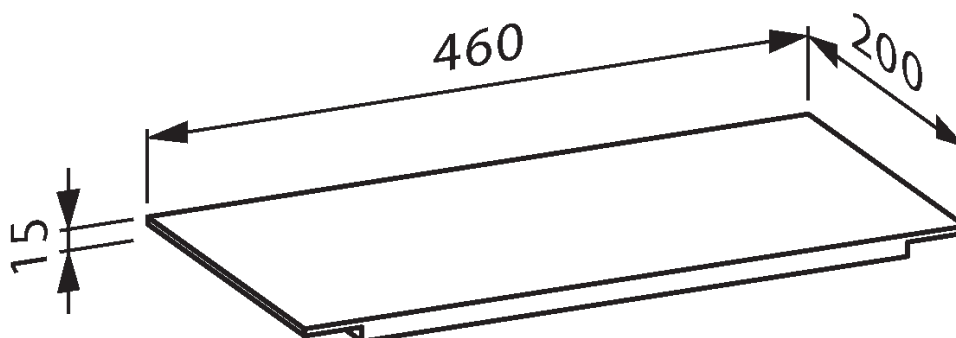

LAUFEN

LAUFEN Kartell Shelf for Basin 460mm x 200mm x 15mm Fume

9504733

SPECIFICATIONS

Recommended Use	Residential;Commercial
Colour Finish	Fume
Primary Material	Polycarbonate

WARRANTY

Residential & Commercial Use (Years)	25
Parts Replacement Only (Years)	1

Please refer to LAUFEN Warranty page for full Terms and Conditions

Dimensions are nominal measurements only.

CLEANING RECOMMENDATIONS:

We recommend the use of soapy water or approved cleaners. This product should not be cleaned with abrasive materials. Damage caused by any improper treatment is not covered by the product warranty. Refer to Warranty Conditions

Disclaimer: Products in this specification manual must by regulation be installed by licensed and registered trade people. The manufacturer/distributor reserves the right to vary specifications or delete models from their range without prior notification. Dimensions are nominal measurements only. Dimensions and set-outs listed are correct at time of publication however the manufacturer/distributor takes no responsibility for printing errors.

Published 01/04/2026

To see the complete LAUFEN range go to
www.reece.com.au