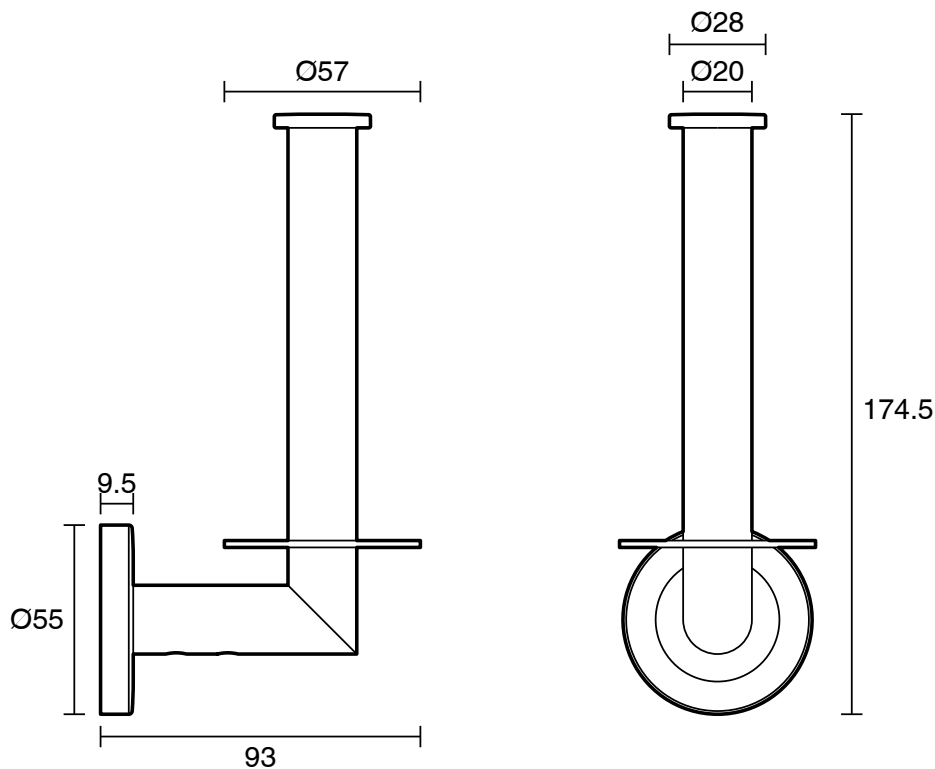

Roca Ona Spare Toilet Roll Holder Matte White

15054

SPECIFICATIONS	
Recommended Use	Residential;Commercial
Colour Finish	Matte White
Primary Material	Brass
WARRANTY	
Residential & Commercial Use (Years)	25
Parts Replacement Only (Years)	1
<i>Please refer to Roca Warranty page for full Terms and Conditions</i>	

Disclaimer: Products in this specification manual must by regulation be installed by licensed and registered trade people. The manufacturer/distributor reserves the right to vary specifications or delete models from their range without prior notification. Dimensions are nominal measurements only. Dimensions and set-outs listed are correct at time of publication however the manufacturer/distributor takes no responsibility for printing errors.