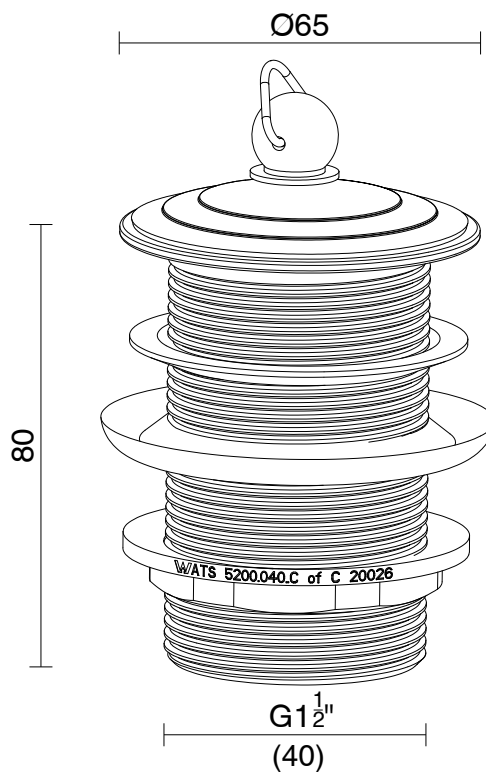

WARRANTY

Parts Replacement Only - excludes labour costs (Years) 1

Please refer to Mizu Warranty page for full Terms and Conditions