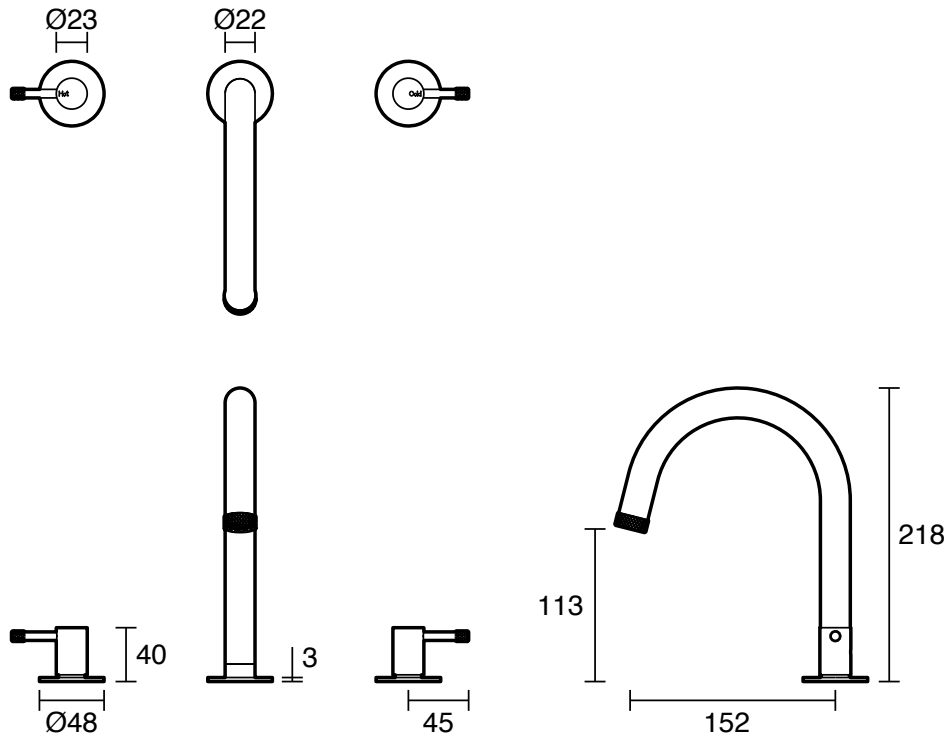

SUSSEX

Sussex Scala Nova Basin Set PVD Brushed Platinum Gold (5 Star) Lead Free

43627

SPECIFICATIONS	
Recommended Use	Residential;Commercial
Colour Finish	Brushed Platinum Gold
Primary Material	Lead Free Brass
Recommended Pressure Range	150 - 500 kPa as per AS3500
Max Continuous Working Temperature (deg C)	65
Min Continuous Working Temperature (deg C)	1
WARRANTY	
Residential Use (Years)	40
Commercial Use (Years)	10
<i>Please refer to Sussex Warranty page for full Terms and Conditions</i>	

Disclaimer: Products in this specification manual must by regulation be installed by licensed and registered trade people. The manufacturer/distributor reserves the right to vary specifications or delete models from their range without prior notification. Dimensions are nominal measurements only. Dimensions and set-outs listed are correct at time of publication however the manufacturer/distributor takes no responsibility for printing errors.