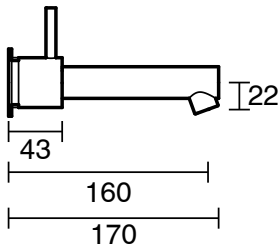

SUSSEX

Scala Straight Wall Basin Set 160mm PVD Brushed Platinum Gold (6 Star) Lead Free

52476

SPECIFICATIONS

Recommended Use	Residential;Commercial
Colour Finish	Brushed Platinum Gold
Primary Material	Lead Free Brass
Recommended Pressure Range	150 - 500 kPa as per AS3500
Max Continuous Working Temperature (deg C)	65
Min Continuous Working Temperature (deg C)	1

WARRANTY

Residential Use (Years)	40
Commercial Use (Years)	10

Please refer to Sussex Warranty page for full Terms and Conditions

Dimensions are nominal measurements only.

CLEANING RECOMMENDATIONS:

We recommend the use of soapy water or approved cleaners. This product should not be cleaned with abrasive materials. Damage caused by any improper treatment is not covered by the product warranty. Refer to Warranty Conditions

Disclaimer: Products in this specification manual must by regulation be installed by licensed and registered trade people. The manufacturer/distributor reserves the right to vary specifications or delete models from their range without prior notification. Dimensions are nominal measurements only. Dimensions and set-outs listed are correct at time of publication however the manufacturer/distributor takes no responsibility for printing errors.

Published 12/05/2026

To see the complete Sussex range go to www.reece.com.au