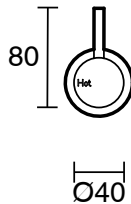

SUSSEX

Scala Straight Wall Basin Set 160mm PVD Brushed Platinum Gold (6 Star) Lead Free

52476

SPECIFICATIONS

Recommended Use	Residential;Commercial
Colour Finish	Brushed Platinum Gold
Primary Material	Lead Free Brass
Recommended Pressure Range	150 - 500 kPa as per AS3500
Max Continuous Working Temperature (deg C)	65
Min Continuous Working Temperature (deg C)	1

WARRANTY

Residential Use (Years)	40
Commercial Use (Years)	10

Please refer to Sussex Warranty page for full Terms and Conditions