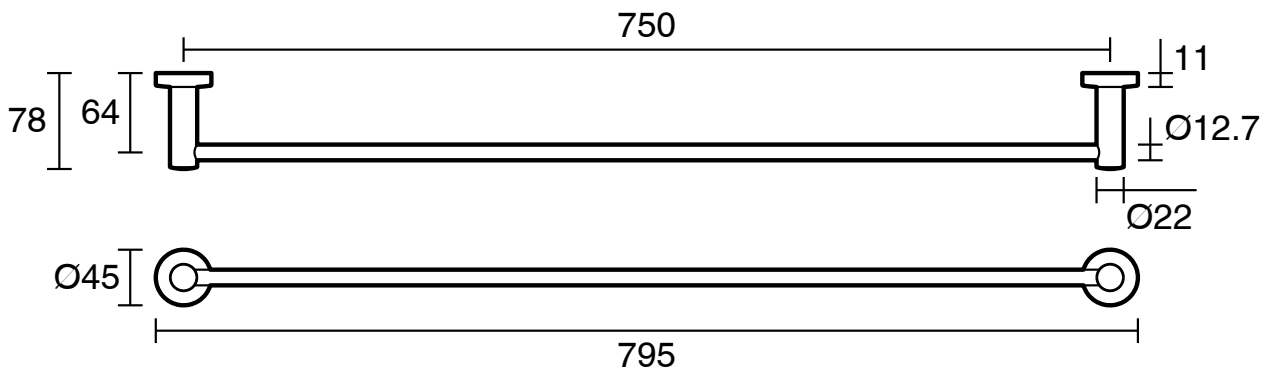

Posh Solus MK2 Single Towel Rail 750mm Chrome

9506584

SPECIFICATIONS

Recommended Use	Residential;Commercial
Colour Finish	Polished Chrome
Primary Material	Zinc

WARRANTY

Residential & Commercial Use (Years)	25
Spare Parts & Labour (Years)	1

Please refer to Posh Warranty Page for full Terms and Conditions

Dimensions are nominal measurements only.

CLEANING RECOMMENDATIONS:

We recommend the use of soapy water or approved cleaners. This product should not be cleaned with abrasive materials. Damage caused by any improper treatment is not covered by the product warranty. Refer to Warranty Conditions

Disclaimer: Products in this specification manual must by regulation be installed by licensed and registered trade people. The manufacturer/distributor reserves the right to vary specifications or delete models from their range without prior notification. Dimensions are nominal measurements only. Dimensions and set-outs listed are correct at time of publication however the manufacturer/distributor takes no responsibility for printing errors.

Published 01/04/2026

To see the complete Posh range go to
www.reece.com.au