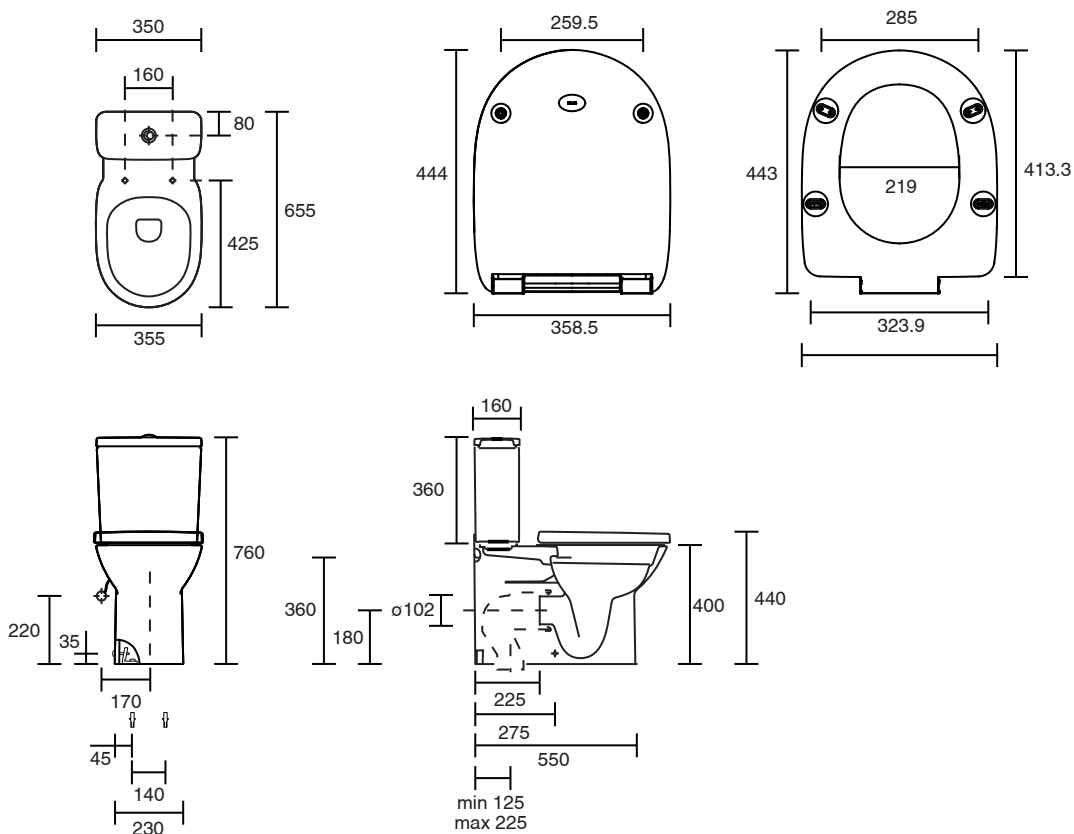

Roca Debba Rimless Close Coupled Back to Wall Bottom Inlet Toilet Suite (4 Star)

1831012

SPECIFICATIONS

Recommended Use	Residential;Commercial
Rim Configuration	Rimless
Pan Outlet Type	P Trap;S Trap
Pan Material	Vitreous China
Pan Weight (kg)	27
Toilet Seat Type	Soft Close;Quick Release
Toilet Seat Material	Urea

WARRANTY

Residential & Commercial Use (Years)	25
Spare Parts & Labour (Years)	1

Please refer to Roca Warranty page for full Terms and Conditions

Dimensions are nominal measurements only.

CLEANING RECOMMENDATIONS:

We recommend the use of soapy water or approved cleaners. This product should not be cleaned with abrasive materials. Damage caused by any improper treatment is not covered by the product warranty. Refer to Warranty Conditions

Disclaimer: Products in this specification manual must by regulation be installed by licensed and registered trade people. The manufacturer/distributor reserves the right to vary specifications or delete models from their range without prior notification. Dimensions are nominal measurements only. Dimensions and set-outs listed are correct at time of publication however the manufacturer/distributor takes no responsibility for printing errors.

Published 22/05/2026

To see the complete Roca range go to www.reece.com.au