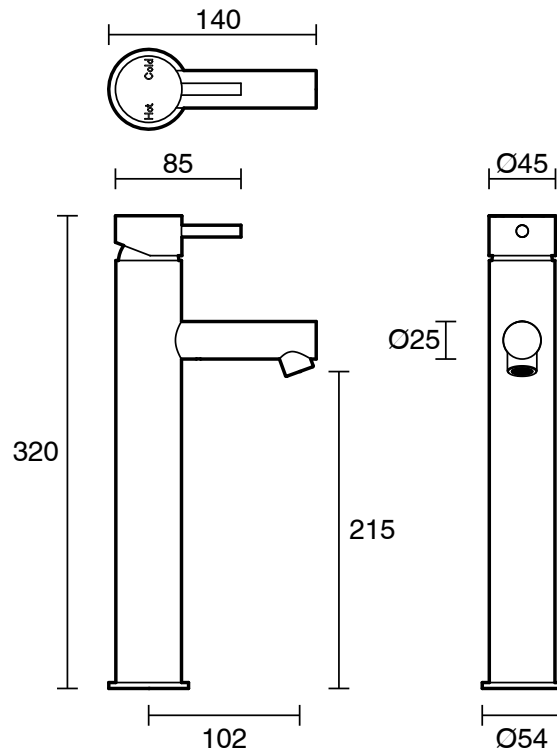

SUSSEX

Scala Extended Basin Mixer 90mm Outlet PVD Brushed Platinum Gold (5 Star) Lead Free

51590

SPECIFICATIONS	
Recommended Use	Residential;Commercial
Colour Finish	Brushed Platinum Gold
Primary Material	Lead Free Brass
Recommended Pressure Range	150 - 500 kPa as per AS3500
Max Continuous Working Temperature (deg C)	65
Min Continuous Working Temperature (deg C)	1
WARRANTY	
Residential Use (Years)	40
Commercial Use (Years)	10
<i>Please refer to Sussex Warranty page for full Terms and Conditions</i>	

Disclaimer: Products in this specification manual must by regulation be installed by licensed and registered trade people. The manufacturer/distributor reserves the right to vary specifications or delete models from their range without prior notification. Dimensions are nominal measurements only. Dimensions and set-outs listed are correct at time of publication however the manufacturer/distributor takes no responsibility for printing errors.