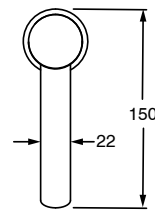

SUSSEX

Sussex Pure Extended Basin Mixer Tap with Linear Textured Handle PVD Matte Black (6 Star)

9511300

SPECIFICATIONS	
Recommended Use	Residential;Commercial
Colour Finish	Matte Black
Primary Material	DR Brass
Recommended Pressure Range	150 - 500 kPa as per AS3500
Max Continuous Working Temperature (deg C)	65
Min Continuous Working Temperature (deg C)	1
WARRANTY	
Residential Use (Years)	40
Commercial Use (Years)	10
<i>Please refer to Sussex Warranty page for full Terms and Conditions</i>	

Disclaimer: Products in this specification manual must by regulation be installed by licensed and registered trade people. The manufacturer/distributor reserves the right to vary specifications or delete models from their range without prior notification. Dimensions are nominal measurements only. Dimensions and set-outs listed are correct at time of publication however the manufacturer/distributor takes no responsibility for printing errors.