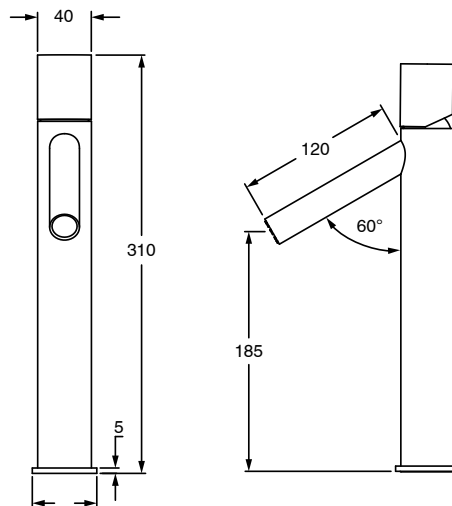

SUSSEX

Sussex Pure Extended Basin Mixer Tap with Linear Textured Handle PVD Matte Black (6 Star)

9511300

SPECIFICATIONS	
Recommended Use	Residential;Commercial
Colour Finish	Matte Black
Primary Material	DR Brass
Recommended Pressure Range	150 - 500 kPa as per AS3500
Max Continuous Working Temperature (deg C)	65
Min Continuous Working Temperature (deg C)	1
WARRANTY	
Residential Use (Years)	40
Commercial Use (Years)	10
<i>Please refer to Sussex Warranty page for full Terms and Conditions</i>	

Disclaimer: Products in this specification manual must by regulation be installed by licensed and registered trade people. The manufacturer/distributor reserves the right to vary specifications or delete models from their range without prior notification. Dimensions are nominal measurements only. Dimensions and set-outs listed are correct at time of publication however the manufacturer/distributor takes no responsibility for printing errors.