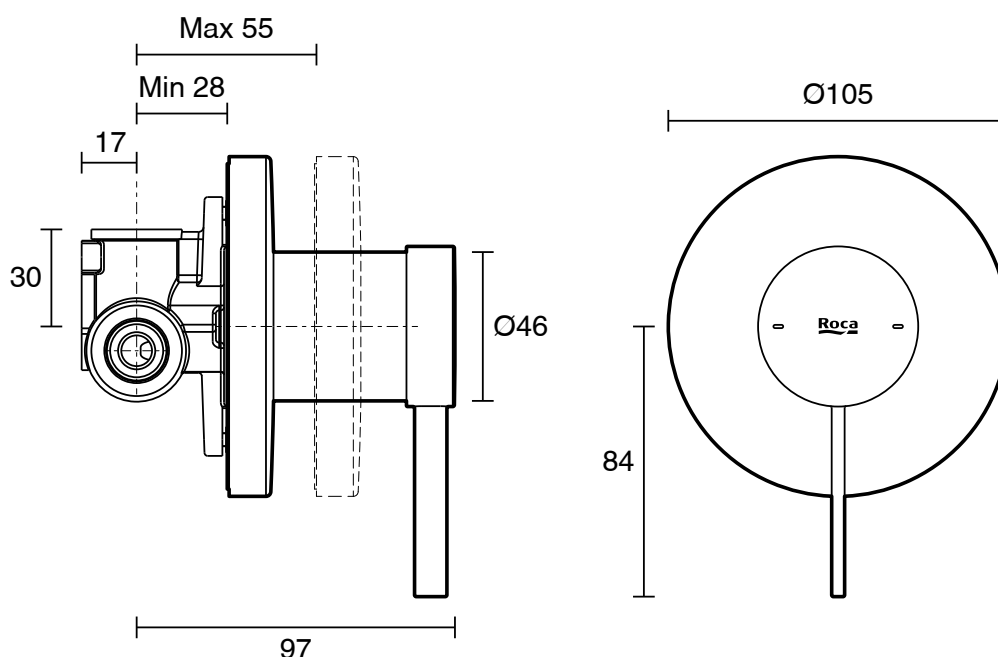

Roca Ona Shower Mixer Tap Brushed Brass

13696

SPECIFICATIONS	
Recommended Use	Residential;Commercial
Colour Finish	Brushed Brass
Primary Material	Lead Free Brass
Recommended Pressure Range	150 - 500 kPa as per AS3500
Max Continuous Working Temperature (deg C)	65
Min Continuous Working Temperature (deg C)	5
WARRANTY	
Residential & Commercial Use (Years)	25
Spare Parts & Labour (Years)	1
<i>Please refer to Roca Warranty page for full Terms and Conditions</i>	

Disclaimer: Products in this specification manual must by regulation be installed by licensed and registered trade people. The manufacturer/distributor reserves the right to vary specifications or delete models from their range without prior notification. Dimensions are nominal measurements only. Dimensions and set-outs listed are correct at time of publication however the manufacturer/distributor takes no responsibility for printing errors.