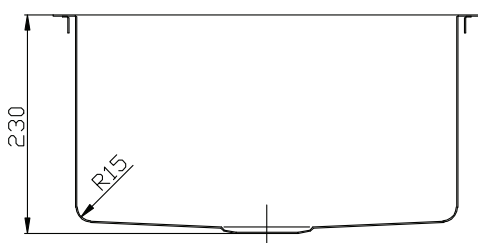

Dimensions are nominal measurements only.

CLEANING RECOMMENDATIONS:

We recommend the use of soapy water or approved cleaners. This product should not be cleaned with abrasive materials. Damage caused by any improper treatment is not covered by the product warranty. Refer to Warranty Conditions

Disclaimer: Products in this specification manual must by regulation be installed by licensed and registered trade people. The manufacturer/distributor reserves the right to vary specifications or delete models from their range without prior notification. Dimensions are nominal measurements only. Dimensions and set-outs listed are correct at time of publication however the manufacturer/distributor takes no responsibility for printing errors.

Published 01/04/2026

To see the complete Memo range go to www.reece.com.au