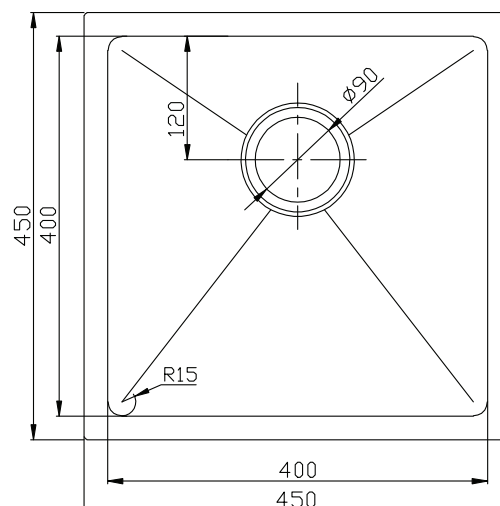

Dimensions are nominal measurements only.

CLEANING RECOMMENDATIONS:

We recommend the use of soapy water or approved cleaners. This product should not be cleaned with abrasive materials. Damage caused by any improper treatment is not covered by the product warranty. Refer to Warranty Conditions

Disclaimer: Products in this specification manual must by regulation be installed by licensed and registered trade people. The manufacturer/distributor reserves the right to vary specifications or delete models from their range without prior notification. Dimensions are nominal measurements only. Dimensions and set-outs listed are correct at time of publication however the manufacturer/distributor takes no responsibility for printing errors.

Published 01/04/2026

To see the complete Memo range go to www.reece.com.au