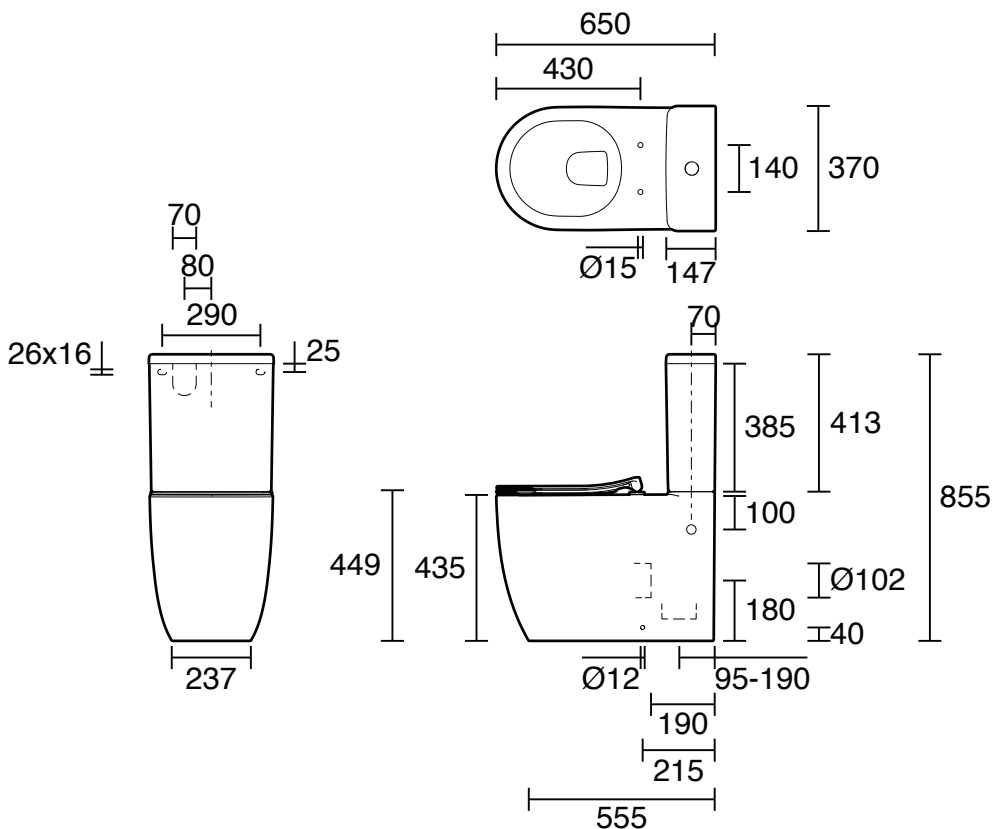

KADO

Kado Lussi Rimless Close Coupled Back to Wall Rimless Overheight Bottom Inlet Toilet Suite with Soft Close Quick Release Seat White (4 Star)

1832702

SPECIFICATIONS

Recommended Use	Residential;Commercial
Rim Configuration	Rimless
Water Inlet Position	Bottom
Outlet Type	P Trap;S Trap
Pan Material	Vitreous China
Toilet Seat Type	Soft Close;Quick Release;Thin
Toilet Seat Material	Urea

WARRANTY

Residential & Commercial Use (Years)	25
Spare Parts & Labour (Years)	1

Please refer to Kado Warranty Page for full Terms and Conditions

Dimensions are nominal measurements only.

CLEANING RECOMMENDATIONS:

We recommend the use of soapy water or approved cleaners. This product should not be cleaned with abrasive materials. Damage caused by any improper treatment is not covered by the product warranty. Refer to Warranty Conditions

Disclaimer: Products in this specification manual must by regulation be installed by licensed and registered trade people. The manufacturer/distributor reserves the right to vary specifications or delete models from their range without prior notification. Dimensions are nominal measurements only. Dimensions and set-outs listed are correct at time of publication however the manufacturer/distributor takes no responsibility for printing errors.

Published 01/04/2026

To see the complete Kado range go to www.reece.com.au