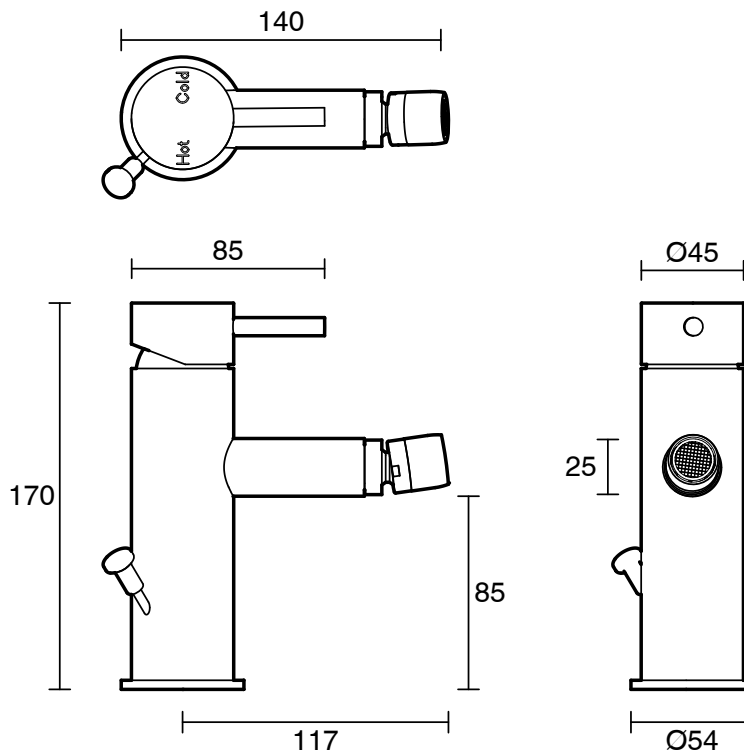

SUSSEX

Sussex Scala Bidet Mixer PVD Matte Black Lead Free

51289

SPECIFICATIONS	
Recommended Use	Residential;Commercial
Colour Finish	Matte Black
Primary Material	Lead Free Brass
Recommended Pressure Range	150 - 500 kPa as per AS3500
Max Continuous Working Temperature (deg C)	65
Min Continuous Working Temperature (deg C)	1
WARRANTY	
Residential Use (Years)	40
Commercial Use (Years)	10
<i>Please refer to Sussex Warranty page for full Terms and Conditions</i>	

Disclaimer: Products in this specification manual must by regulation be installed by licensed and registered trade people. The manufacturer/distributor reserves the right to vary specifications or delete models from their range without prior notification. Dimensions are nominal measurements only. Dimensions and set-outs listed are correct at time of publication however the manufacturer/distributor takes no responsibility for printing errors.