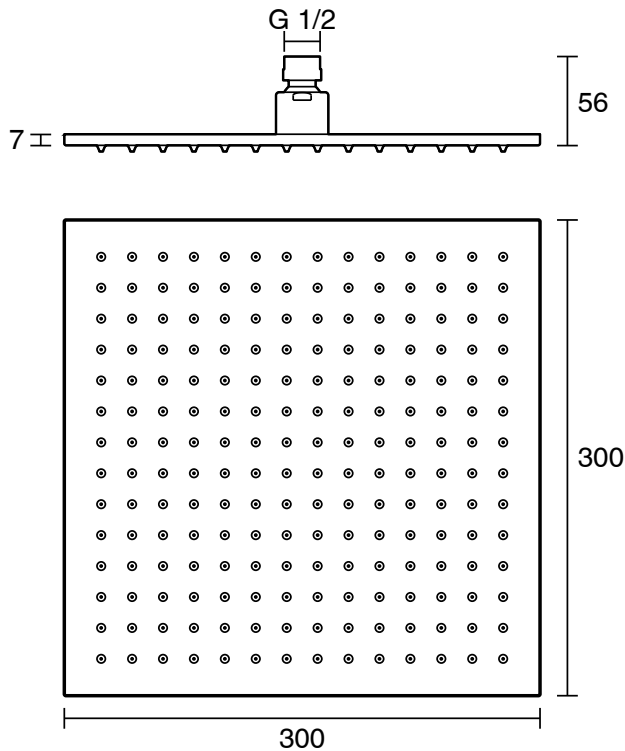

mizu

Mizu Bloc Overhead Shower 300mm Matte Black (3 Star)

9505047

SPECIFICATIONS

Recommended Use	Residential;Commercial
Colour Finish	Matte Black
Primary Material	DR Brass
Recommended Pressure Range	150 - 500 kPa as per AS3500
Max Continuous Working Temperature (deg C)	60
Min Continuous Working Temperature (deg C)	5

WARRANTY

Residential & Commercial Use (Years)	25
Spare Parts & Labour (Years)	1

Please refer to Mizu Warranty page for full Terms and Conditions

Dimensions are nominal measurements only.

CLEANING RECOMMENDATIONS:

We recommend the use of soapy water or approved cleaners. This product should not be cleaned with abrasive materials. Damage caused by any improper treatment is not covered by the product warranty. Refer to Warranty Conditions

Disclaimer: Products in this specification manual must by regulation be installed by licensed and registered trade people. The manufacturer/distributor reserves the right to vary specifications or delete models from their range without prior notification. Dimensions are nominal measurements only. Dimensions and set-outs listed are correct at time of publication however the manufacturer/distributor takes no responsibility for printing errors.

Published 01/04/2026

To see the complete Mizu range go to www.reece.com.au