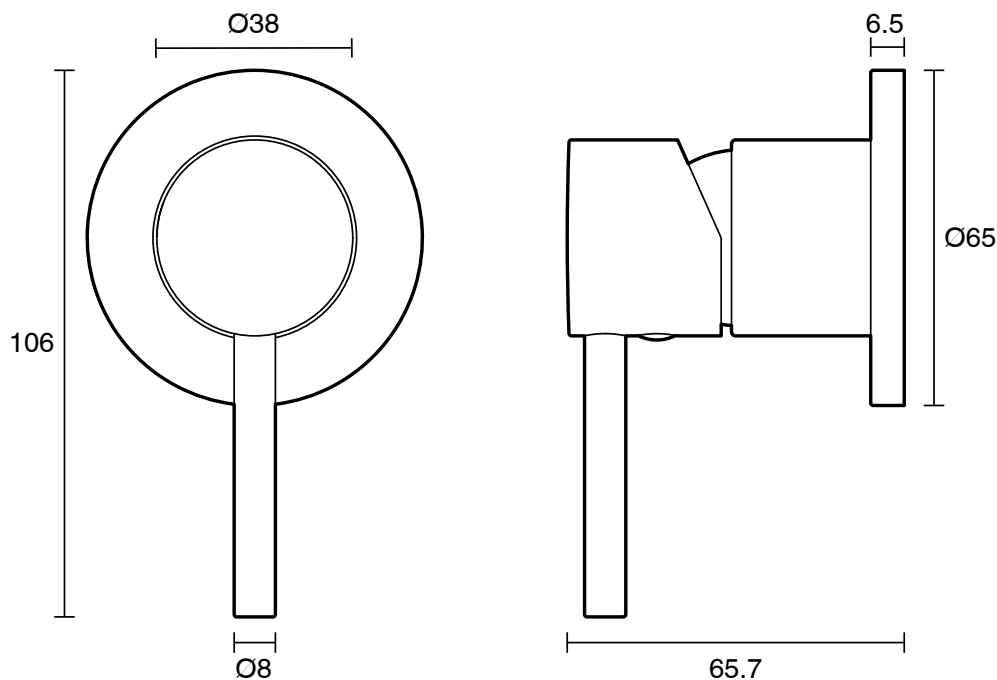

## Mizu Drift Shower Mixer Kit Brushed Nickel Lead Free

2267375

SPECIFICATIONS	
Recommended Use	Residential;Commercial
Colour Finish	Brushed Nickel
Primary Material	Lead Free Brass
Recommended Pressure Range	150 - 500 kPa as per AS3500
Max Continuous Working Temperature (deg C)	65
Min Continuous Working Temperature (deg C)	5
WARRANTY	
Residential & Commercial Use (Years)	25
Spare Parts & Labour (Years)	1
<i>Please refer to Mizu Warranty page for full Terms and Conditions</i>	

Dimensions are nominal measurements only.