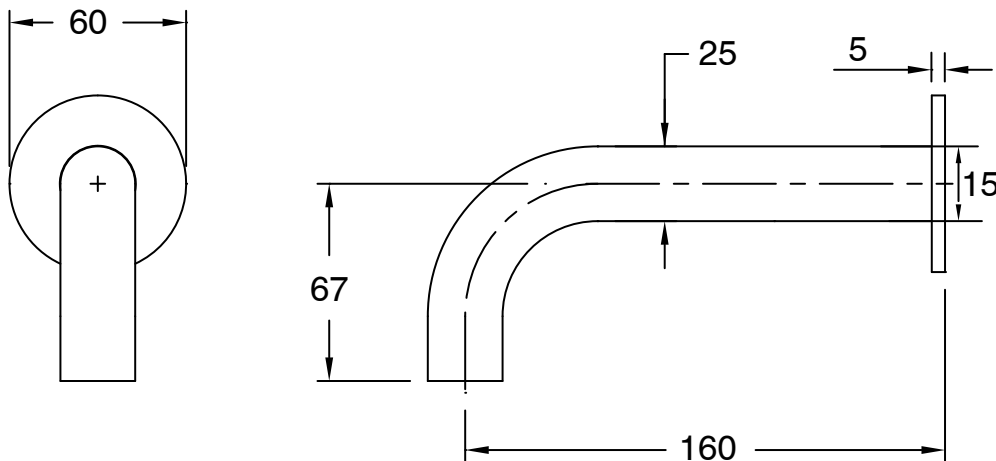

SUSSEX

Sussex Pure Wall Bath Outlet 160mm PVD Matte Black Lead Free

46980

SPECIFICATIONS	
Recommended Use	Residential;Commercial
Colour Finish	Matte Black
Primary Material	Lead Free Brass
Recommended Pressure Range	150 - 500 kPa as per AS3500
Max Continuous Working Temperature (deg C)	65
Min Continuous Working Temperature (deg C)	1
WARRANTY	
Residential Use (Years)	40
Commercial Use (Years)	10
<i>Please refer to Sussex Warranty page for full Terms and Conditions</i>	