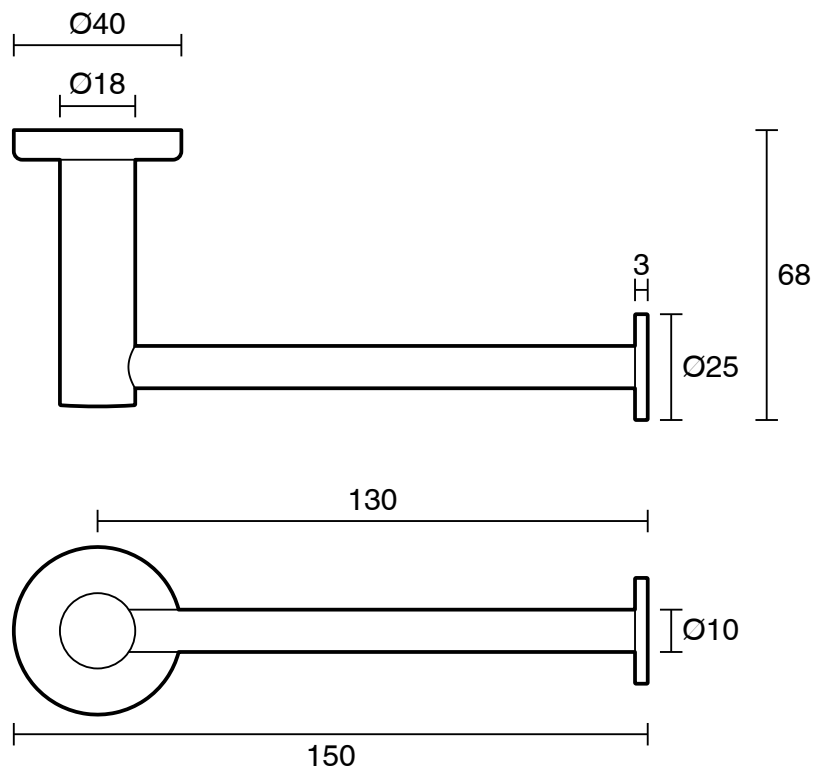

mizu

Mizu Drift Straight Toilet Roll Holder Chrome

9504247

SPECIFICATIONS

Recommended Use	Residential;Commercial
Colour Finish	Polished Chrome
Primary Material	DR Brass

WARRANTY

Residential & Commercial Use (Years)	25
Spare Parts & Labour (Years)	1

Please refer to Mizu Warranty page for full Terms and Conditions

Dimensions are nominal measurements only.

CLEANING RECOMMENDATIONS:

We recommend the use of soapy water or approved cleaners. This product should not be cleaned with abrasive materials. Damage caused by any improper treatment is not covered by the product warranty. Refer to Warranty Conditions

Disclaimer: Products in this specification manual must by regulation be installed by licensed and registered trade people. The manufacturer/distributor reserves the right to vary specifications or delete models from their range without prior notification. Dimensions are nominal measurements only. Dimensions and set-outs listed are correct at time of publication however the manufacturer/distributor takes no responsibility for printing errors.

Published 01/04/2026

To see the complete Mizu range go to www.reece.com.au