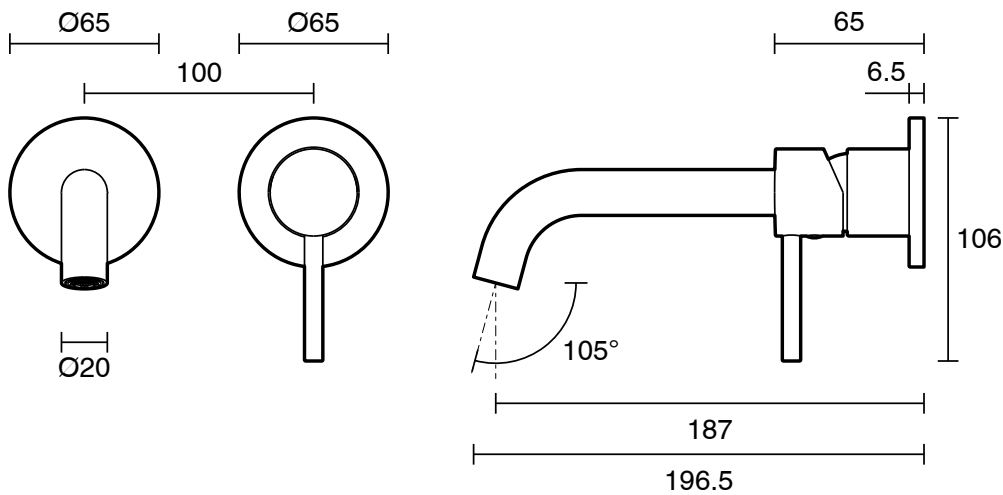

mizu

Mizu Drift Wall Basin / Bath Mixer Set with Curved Spout 2 Piece Kit Brushed Brass (6 Star) Lead Free
2267394

SPECIFICATIONS	
Recommended Use	Residential;Commercial
Colour Finish	Brushed Brass
Primary Material	Lead Free Brass
Recommended Pressure Range	150 - 500 kPa as per AS3500
Max Continuous Working Temperature (deg C)	70
Min Continuous Working Temperature (deg C)	5
WARRANTY	
Residential & Commercial Use (Years)	25
Spare Parts & Labour (Years)	1
<i>Please refer to Mizu Warranty page for full Terms and Conditions</i>	

Disclaimer: Products in this specification manual must by regulation be installed by licensed and registered trade people. The manufacturer/distributor reserves the right to vary specifications or delete models from their range without prior notification. Dimensions are nominal measurements only. Dimensions and set-outs listed are correct at time of publication however the manufacturer/distributor takes no responsibility for printing errors.