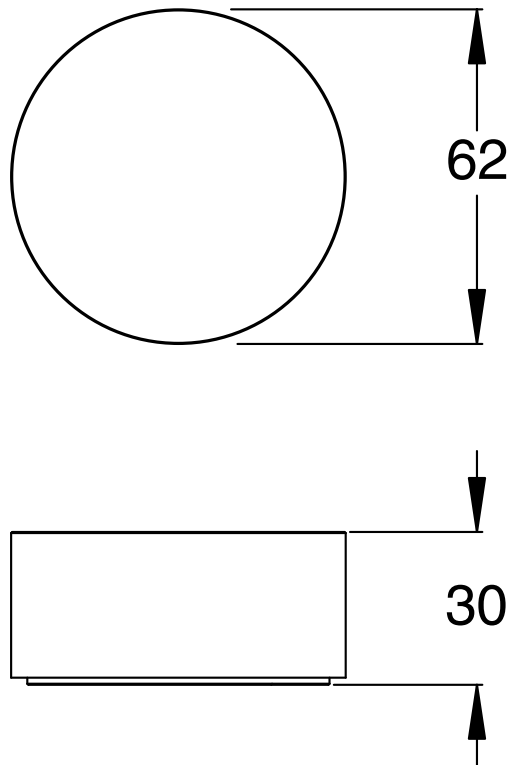

SUSSEX

**Sussex Pure Progressive Top Mount Hob Mixer with Diamond Textured Handles
PVD Brushed Bronze Lead Free
50653**

SPECIFICATIONS

Recommended Use	Residential;Commercial
Colour Finish	Brushed Bronze
Primary Material	Lead Free Brass
Recommended Pressure Range	150 - 500 kPa as per AS3500
Max Continuous Working Temperature (deg C)	65
Min Continuous Working Temperature (deg C)	1

WARRANTY

Residential Use (Years)	40
Commercial Use (Years)	10

Please refer to Sussex Warranty page for full Terms and Conditions

Dimensions are nominal measurements only.

CLEANING RECOMMENDATIONS:

We recommend the use of soapy water or approved cleaners. This product should not be cleaned with abrasive materials. Damage caused by any improper treatment is not covered by the product warranty. Refer to Warranty Conditions

Disclaimer: Products in this specification manual must by regulation be installed by licensed and registered trade people. The manufacturer/distributor reserves the right to vary specifications or delete models from their range without prior notification. Dimensions are nominal measurements only. Dimensions and set-outs listed are correct at time of publication however the manufacturer/distributor takes no responsibility for printing errors.

Published 07/05/2026

To see the complete Sussex range go to www.reece.com.au