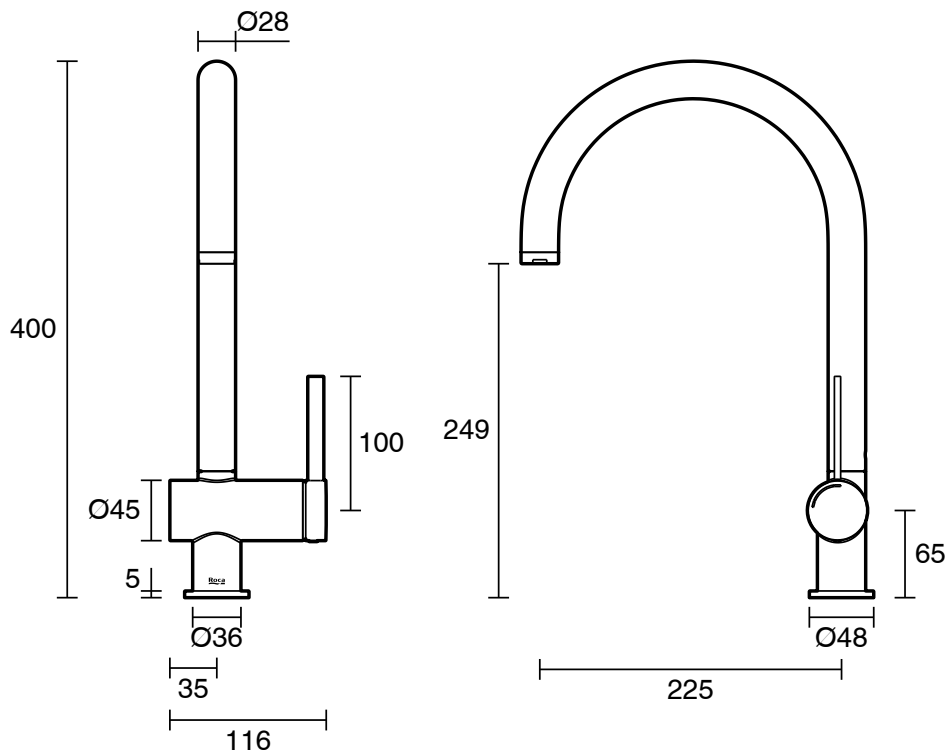

Roca Ona Gooseneck Sink Mixer Tap Brushed Brass (5 Star) Lead Free

13721

SPECIFICATIONS	
Recommended Use	Residential;Commercial
Colour Finish	Brushed Brass
Primary Material	Lead Free Brass
Recommended Pressure Range	150 - 500 kPa as per AS3500
Max Continuous Working Temperature (deg C)	65
Min Continuous Working Temperature (deg C)	5
WARRANTY	
Residential & Commercial Use (Years)	25
Spare Parts & Labour (Years)	1
<i>Please refer to Roca Warranty page for full Terms and Conditions</i>	

Disclaimer: Products in this specification manual must by regulation be installed by licensed and registered trade people. The manufacturer/distributor reserves the right to vary specifications or delete models from their range without prior notification. Dimensions are nominal measurements only. Dimensions and set-outs listed are correct at time of publication however the manufacturer/distributor takes no responsibility for printing errors.