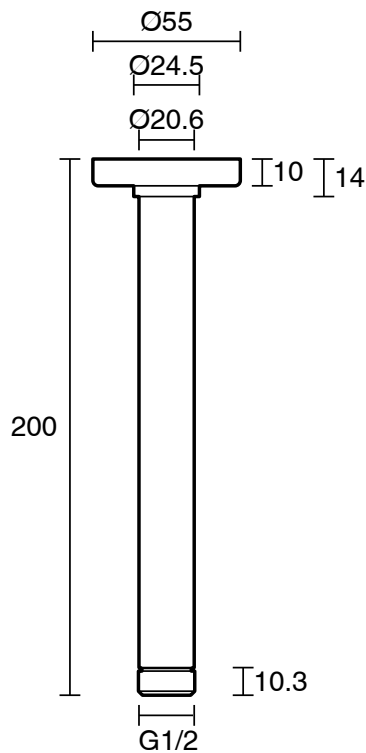

Roca Ona Ceiling Shower Arm 200mm Matte White

14958

SPECIFICATIONS

Recommended Use	Residential;Commercial
Colour Finish	Matte White
Primary Material	Brass
Recommended Pressure Range	150 - 500 kPa as per AS3500
Max Continuous Working Temperature (deg C)	60
Min Continuous Working Temperature (deg C)	5

WARRANTY

Residential & Commercial Use (Years)	25
Spare Parts & Labour (Years)	1

Please refer to Roca Warranty page for full Terms and Conditions

Dimensions are nominal measurements only.

CLEANING RECOMMENDATIONS:

We recommend the use of soapy water or approved cleaners. This product should not be cleaned with abrasive materials. Damage caused by any improper treatment is not covered by the product warranty. Refer to Warranty Conditions

Disclaimer: Products in this specification manual must by regulation be installed by licensed and registered trade people. The manufacturer/distributor reserves the right to vary specifications or delete models from their range without prior notification. Dimensions are nominal measurements only. Dimensions and set-outs listed are correct at time of publication however the manufacturer/distributor takes no responsibility for printing errors.

Published 01/04/2026

To see the complete Roca range go to www.reece.com.au