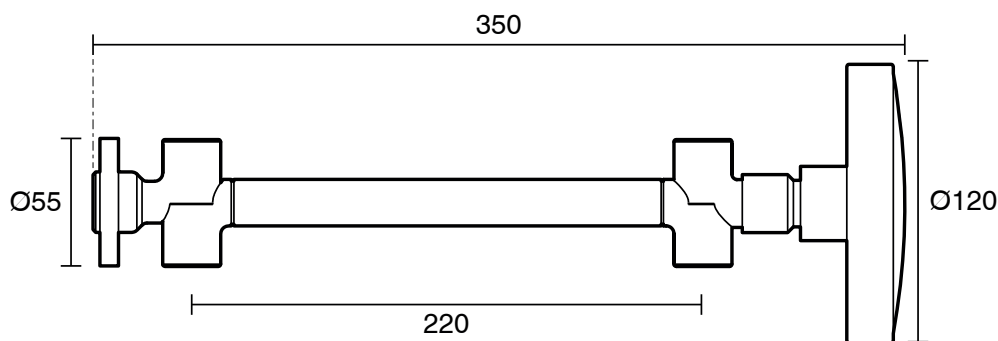

mizu

Mizu Drift Hi-Rise Shower Chrome (3 Star)

4200234

SPECIFICATIONS

Recommended Use	Residential;Commercial
Colour Finish	Polished Chrome
Primary Material	ABS
Recommended Pressure Range	150 - 500 kPa as per AS3500
Max Continuous Working Temperature (deg C)	60
Min Continuous Working Temperature (deg C)	5

WARRANTY

Residential & Commercial Use (Years)	25
Spare Parts & Labour (Years)	1

Please refer to Mizu Warranty page for full Terms and Conditions