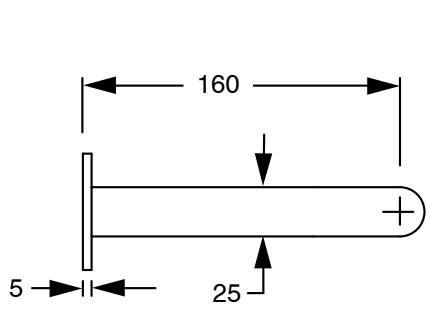

SUSSEX

Sussex Pure Progressive Wall Bath Mixer System 160mm with Linear Textured Handles
PVD Matte Black Lead Free
50006

SPECIFICATIONS

Recommended Use	Residential;Commercial
Colour Finish	Matte Black
Primary Material	Lead Free Brass
Recommended Pressure Range	150 - 500 kPa as per AS3500
Max Continuous Working Temperature (deg C)	65
Min Continuous Working Temperature (deg C)	1

WARRANTY

Residential Use (Years)	40
Commercial Use (Years)	10

Please refer to Sussex Warranty page for full Terms and Conditions

Dimensions are nominal measurements only.

CLEANING RECOMMENDATIONS:

We recommend the use of soapy water or approved cleaners. This product should not be cleaned with abrasive materials. Damage caused by any improper treatment is not covered by the product warranty. Refer to Warranty Conditions

Disclaimer: Products in this specification manual must by regulation be installed by licensed and registered trade people. The manufacturer/distributor reserves the right to vary specifications or delete models from their range without prior notification. Dimensions are nominal measurements only. Dimensions and set-outs listed are correct at time of publication however the manufacturer/distributor takes no responsibility for printing errors.

Published 14/05/2026

To see the complete Sussex range go to www.reece.com.au