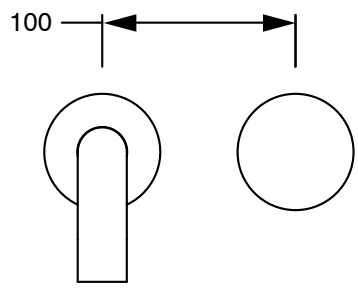

SUSSEX

Sussex Pure Progressive Wall Bath Mixer System 160mm with Linear Textured Handles
PVD Matte Black Lead Free
50006

SPECIFICATIONS

Recommended Use	Residential;Commercial
Colour Finish	Matte Black
Primary Material	Lead Free Brass
Recommended Pressure Range	150 - 500 kPa as per AS3500
Max Continuous Working Temperature (deg C)	65
Min Continuous Working Temperature (deg C)	1

WARRANTY

Residential Use (Years)	40
Commercial Use (Years)	10

Please refer to Sussex Warranty page for full Terms and Conditions

Dimensions are nominal measurements only.

CLEANING RECOMMENDATIONS:

We recommend the use of soapy water or approved cleaners. This product should not be cleaned with abrasive materials. Damage caused by any improper treatment is not covered by the product warranty. Refer to Warranty Conditions

Disclaimer: Products in this specification manual must by regulation be installed by licensed and registered trade people. The manufacturer/distributor reserves the right to vary specifications or delete models from their range without prior notification. Dimensions are nominal measurements only. Dimensions and set-outs listed are correct at time of publication however the manufacturer/distributor takes no responsibility for printing errors.

Published 14/05/2026

To see the complete Sussex range go to www.reece.com.au