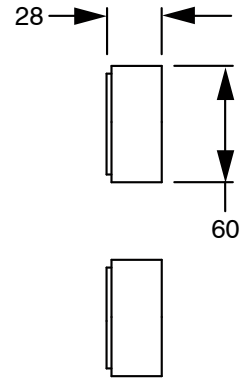

SUSSEX

Sussex Pure Progressive Wall Bath Mixer System 160mm with Linear Textured Handles
PVD Matte Black Lead Free
50006

SPECIFICATIONS

Recommended Use	Residential;Commercial
Colour Finish	Matte Black
Primary Material	Lead Free Brass
Recommended Pressure Range	150 - 500 kPa as per AS3500
Max Continuous Working Temperature (deg C)	65
Min Continuous Working Temperature (deg C)	1

WARRANTY

Residential Use (Years)	40
Commercial Use (Years)	10

Please refer to Sussex Warranty page for full Terms and Conditions

Dimensions are nominal measurements only.

CLEANING RECOMMENDATIONS:

We recommend the use of soapy water or approved cleaners. This product should not be cleaned with abrasive materials. Damage caused by any improper treatment is not covered by the product warranty. Refer to Warranty Conditions

Disclaimer: Products in this specification manual must by regulation be installed by licensed and registered trade people. The manufacturer/distributor reserves the right to vary specifications or delete models from their range without prior notification. Dimensions are nominal measurements only. Dimensions and set-outs listed are correct at time of publication however the manufacturer/distributor takes no responsibility for printing errors.

Published 14/05/2026

To see the complete Sussex range go to www.reece.com.au