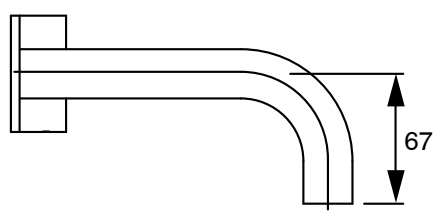

SUSSEX

Sussex Pure Progressive Wall Bath Mixer System 160mm with Linear Textured Handles
PVD Matte Black Lead Free
50006

SPECIFICATIONS

Recommended Use	Residential;Commercial
Colour Finish	Matte Black
Primary Material	Lead Free Brass
Recommended Pressure Range	150 - 500 kPa as per AS3500
Max Continuous Working Temperature (deg C)	65
Min Continuous Working Temperature (deg C)	1

WARRANTY

Residential Use (Years)	40
Commercial Use (Years)	10

Please refer to Sussex Warranty page for full Terms and Conditions

Dimensions are nominal measurements only.

CLEANING RECOMMENDATIONS:

We recommend the use of soapy water or approved cleaners. This product should not be cleaned with abrasive materials. Damage caused by any improper treatment is not covered by the product warranty. Refer to Warranty Conditions

Disclaimer: Products in this specification manual must by regulation be installed by licensed and registered trade people. The manufacturer/distributor reserves the right to vary specifications or delete models from their range without prior notification. Dimensions are nominal measurements only. Dimensions and set-outs listed are correct at time of publication however the manufacturer/distributor takes no responsibility for printing errors.

Published 14/05/2026

To see the complete Sussex range go to www.reece.com.au