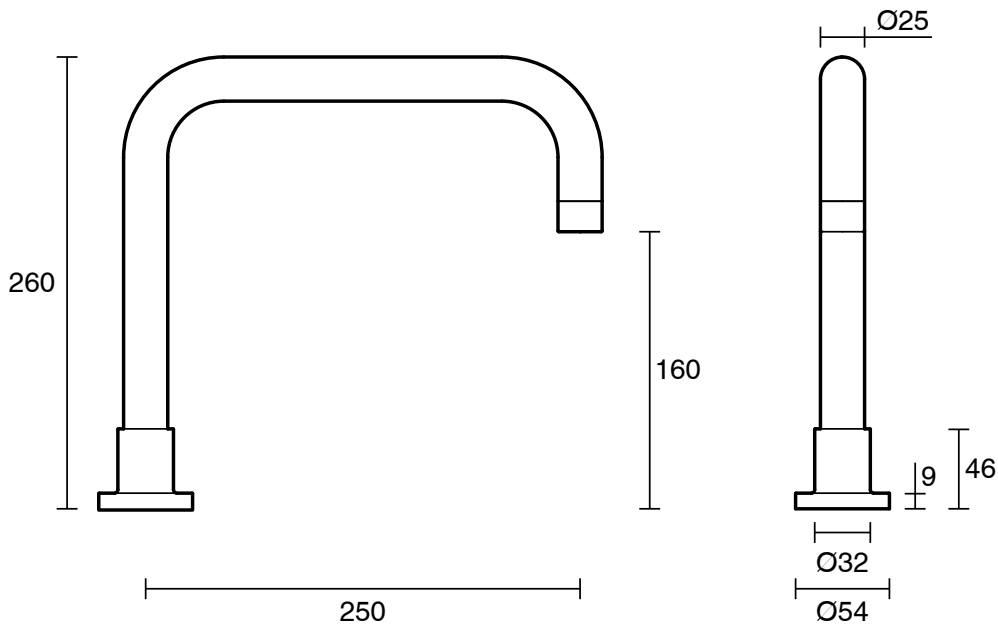

SUSSEX

Sussex Scala Hob Spa Outlet Square PVD Brushed Platinum Gold Lead Free

51805

SPECIFICATIONS

Recommended Use	Residential;Commercial
Colour Finish	Brushed Platinum Gold
Primary Material	Lead Free Brass
Recommended Pressure Range	150 - 500 kPa as per AS3500
Max Continuous Working Temperature (deg C)	65
Min Continuous Working Temperature (deg C)	1

WARRANTY

Residential Use (Years)	40
Commercial Use (Years)	10

Please refer to Sussex Warranty page for full Terms and Conditions

Dimensions are nominal measurements only.

CLEANING RECOMMENDATIONS:

We recommend the use of soapy water or approved cleaners. This product should not be cleaned with abrasive materials. Damage caused by any improper treatment is not covered by the product warranty. Refer to Warranty Conditions

Disclaimer: Products in this specification manual must by regulation be installed by licensed and registered trade people. The manufacturer/distributor reserves the right to vary specifications or delete models from their range without prior notification. Dimensions are nominal measurements only. Dimensions and set-outs listed are correct at time of publication however the manufacturer/distributor takes no responsibility for printing errors.

Published 14/05/2026

To see the complete Sussex range go to www.reece.com.au