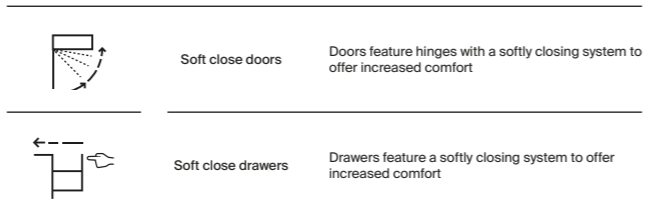

Iconography