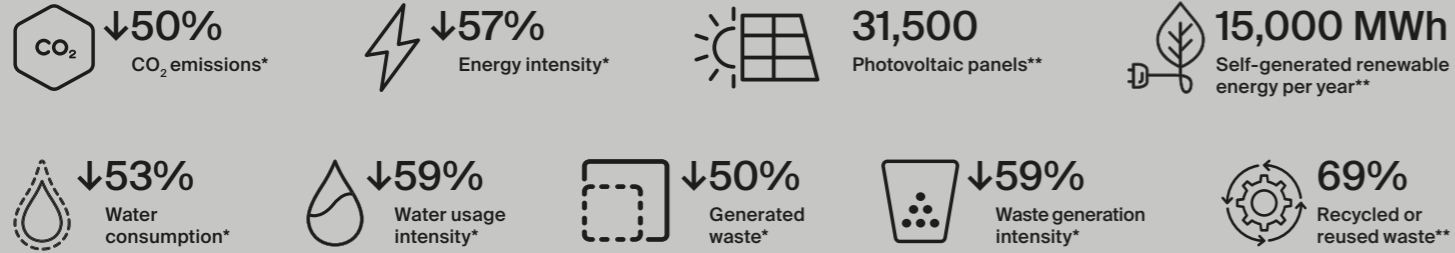

## Products

**Dual-flush mechanism.** Dual flush cisterns offer adaptable water use, ensuring efficiency for different flushing requirements while reducing overall water consumption.

**Smart shower.** Smart shower solutions allow programmable shower options and monitor water usage to encourage responsible and sustainable use.