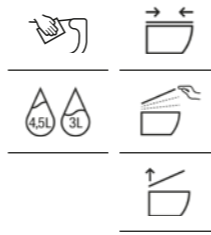

The Gap Square Rimless Close Coupled Back to Wall Toilet Suite

Soft close seat
Quick release seat for easy cleaning
Bottom inlet: WELS 4 star, 4.6/2.9 ltr flush
Average flush: 3.3 ltrs
Back Inlet: WELS 4 Star, 4.5/2.8 ltr flush
Average flush: 3.1 ltrs
S Trap: 95mm-165mm
P Trap: 180mm
Projection: 600mm
Back Inlet & Bottom Inlet