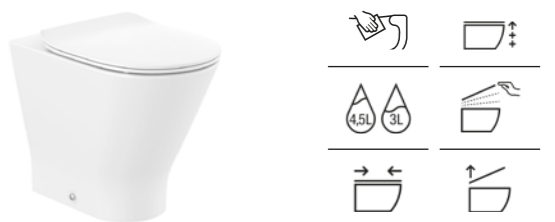

The Gap Round Rimless Back to Wall Comfort Height Pan with Thin Seat

Soft close thin seat
Quick release seat for easy cleaning
WELS 4 Star, 4.5/3 ltr flush
Average flush: 3.3 ltrs
S Trap: 95mm
P Trap: 180mm
Projection: 540mm
Ambulant compliant