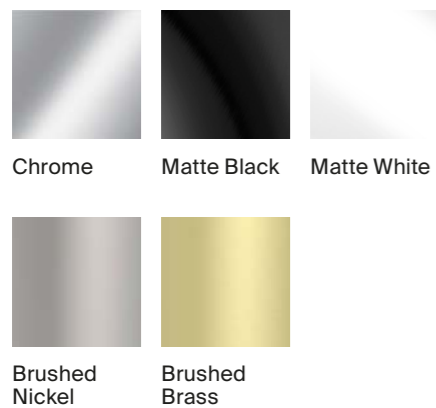

Ona Shower Collection

Ona showers capture the essence of the Mediterranean. With a perfect blend of innovation, design and functionality, the Ona shower will elevate your daily showering experience. The sleek, minimalist aesthetic complements any bathroom space, while the advanced spray technology delivers a luxurious experience with every use.

Finishes

Iconography

	Tonic	Strong water outlets provide your body with an invigorating feeling.
	Rain	Fine water outlets provide your body with a pleasant feeling.
	Rainstorm	A surprising water flow provides your body with the maximum comfort and well being.
	Evershine	A high-quality chrome outer layer guarantees a permanent shine and makes cleaning easier.

Ona Twin Rail Shower

WELS 5 Star 6ltr/min
Overhead 3 star; Handshower 5 star

Ona Single Rail Shower

WELS 5 Star, 6ltr/min

Ona Handshower on Bracket

WELS 5 Star, 6ltr/min

Ona Overhead Shower 250mm

WELS 3 Star, 9ltr/min

Ona Shower Arm

Ona Ceiling Arm