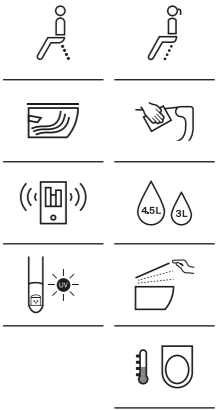

In-Wash® Gap Close Coupled Back To Wall Smart Toilet

WELS 4 star, 4.5/3 ltr flush
Average flush: 3.3 ltrs
S Trap: 95mm-165mm
P Trap: 180mm
Projection: 655mm
Back Inlet & Bottom Inlet
Ambulant compliant
Seat and cover with washing and drying function
Requires power supply and external water inlet
Built in backflow prevention system, no RPZ valve required