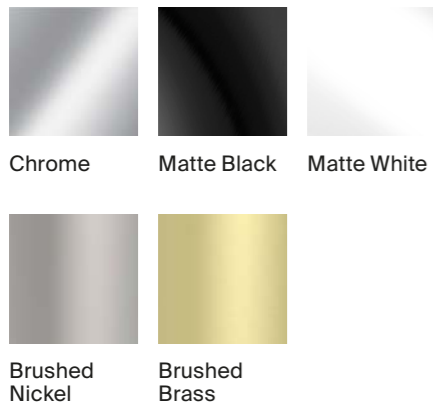

Finishes

Iconography

	ColdStart®	Water flow begins with cold temperature for added safety and energy savings.
	Softturn®	Soft and easy operation thanks to Roca's exclusive ceramic cartridges.
	One Million Cycles	Roca ceramic cartridge complies with a durability test of one million cycles.
	Evershine	A high-quality chrome outer layer guarantees a permanent shine and makes cleaning easier.

Ona Basin Mixer

WELS 6 Star, 4ltr/min
Reach: 115mm
Clearance: 90mm
Lead Free

Ona Basin Mixer Medium

WELS 6 Star, 4ltr/min
Reach: 130mm
Clearance: 125mm
Lead Free

Ona Basin Mixer Extended

WELS 6 Star, 4ltr/min
Reach: 171mm
Clearance: 234mm
Lead Free

Ona Wall Basin/Bath Mixer

WELS 6 Star, 4ltr/min
Reach: 175mm
Lead Free

Ona Shower Mixer

Backplate: 105mm

Ona Bath Outlet

Reach: 176mm

Ona Shower Mixer with Diverter

Backplate: 120mm

Ona Gooseneck Sink Mixer

WELS 5 Star, 6ltr/min
Reach: 225mm
Lead Free

Ona Gooseneck Pullout Sink Mixer

WELS 5 Star, 6ltr/min
Reach: 235mm
Lead Free